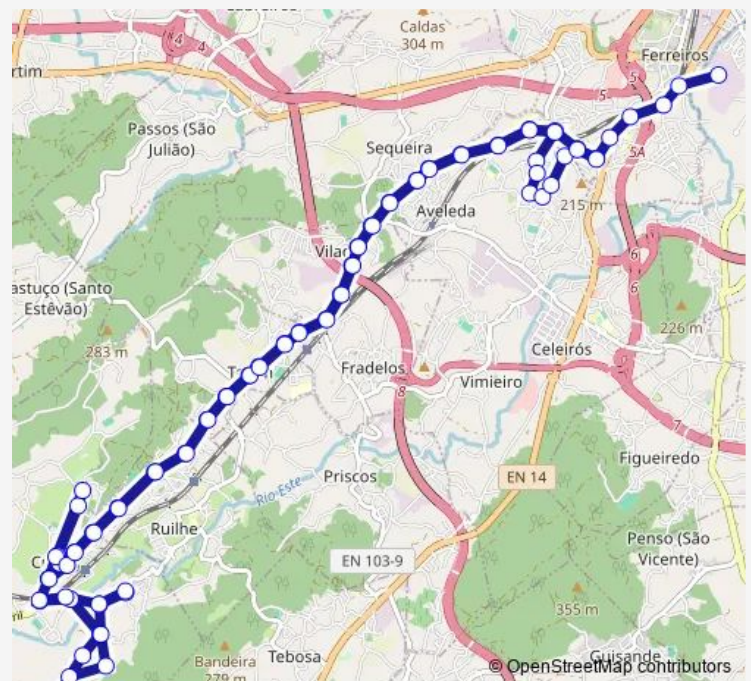

Thursday —

Friday 05:00

Saturday —

Sunday —

Route info

Direction: Manuel S Gomes (Limite 1/2)

Stops: 82

Trip Duration: 0 hour 50 min