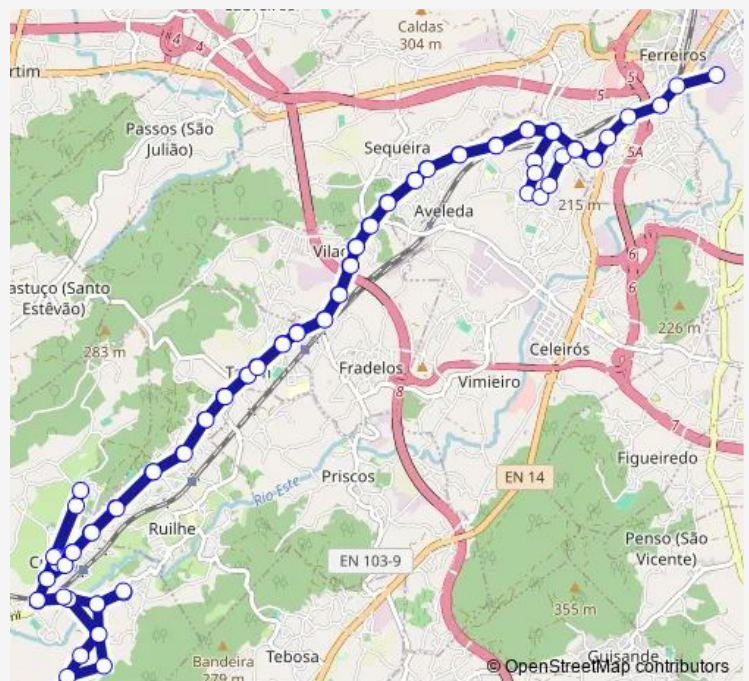

Thursday —

Friday 05:00

Saturday —

Sunday —

Route info

Direction: Manuel S Gomes (Limite 1/2)

Stops: 82

Trip Duration: 0 hour 50 min