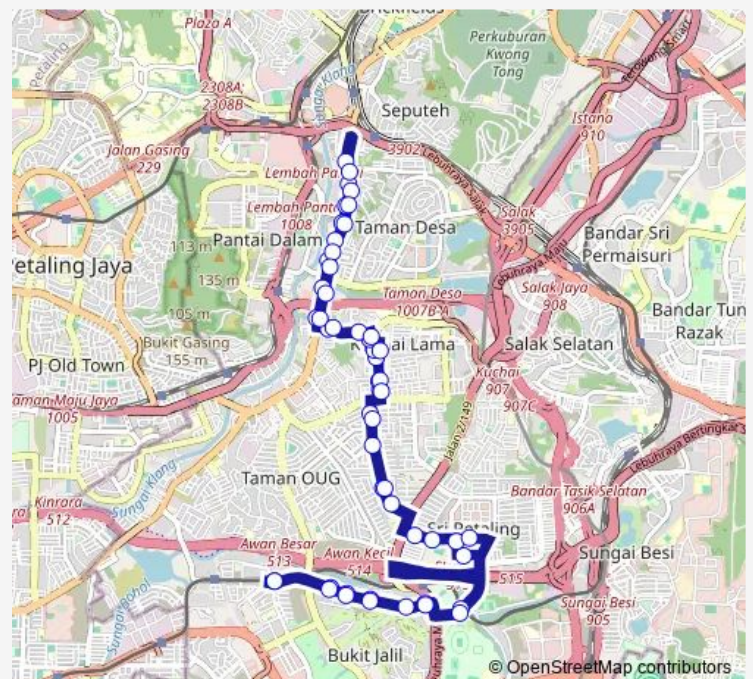

KI1276 Verve Suites

Route schedule

KI2324 LRT Awan Besar — KI2324 LRT Awan Besar

Monday 05:40-22:45

Tuesday 05:40-22:45

Wednesday 05:40-22:45

Thursday 05:40-22:45

Friday 05:40-22:45

Saturday 05:40-22:45

Sunday 05:40-22:45

Route info

Direction: KI2324 LRT Awan Besar

Stops: 52

Trip Duration: 1 hour 0 min

652 — Stesen LRT Awan Besar ~Batu 3 Jalan Klang Lama

(M) KI1277 Scott Garden/Ambank