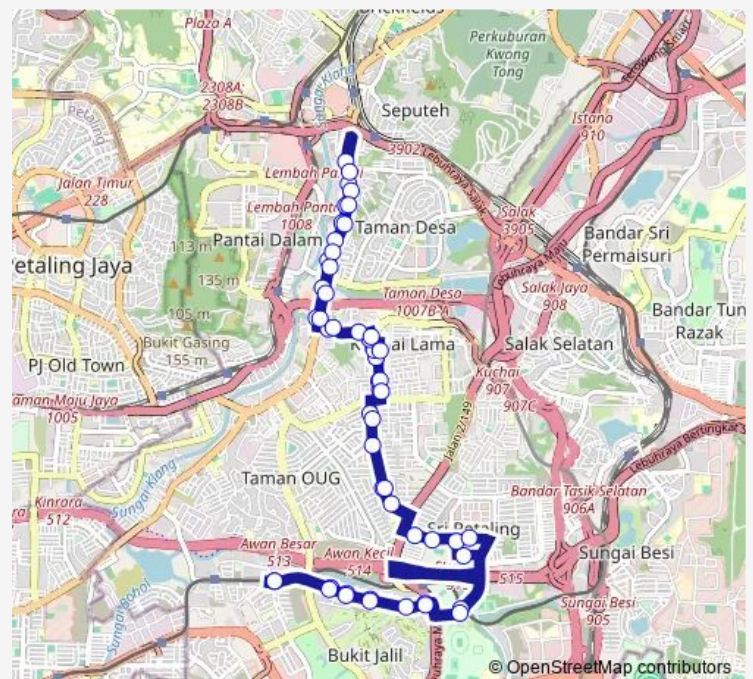

### Route schedule

KI2324 LRT Awan Besar — KI2324 LRT Awan Besar

Monday 05:40-22:45

Tuesday 05:40-22:45

Wednesday 05:40-22:45

Thursday 05:40-22:45

Friday 05:40-22:45

Saturday 05:40-22:45

Sunday 05:40-22:45

### Route info

Direction: KI2324 LRT Awan Besar

Stops: 52

Trip Duration: 1 hour 15 min

652 — Stesen LRT Awan Besar ~Batu 3 Jalan Klang Lama

(M) KI1277 Scott Garden/Ambank

(M) KI1280 Taman Shanghai (Selatan)