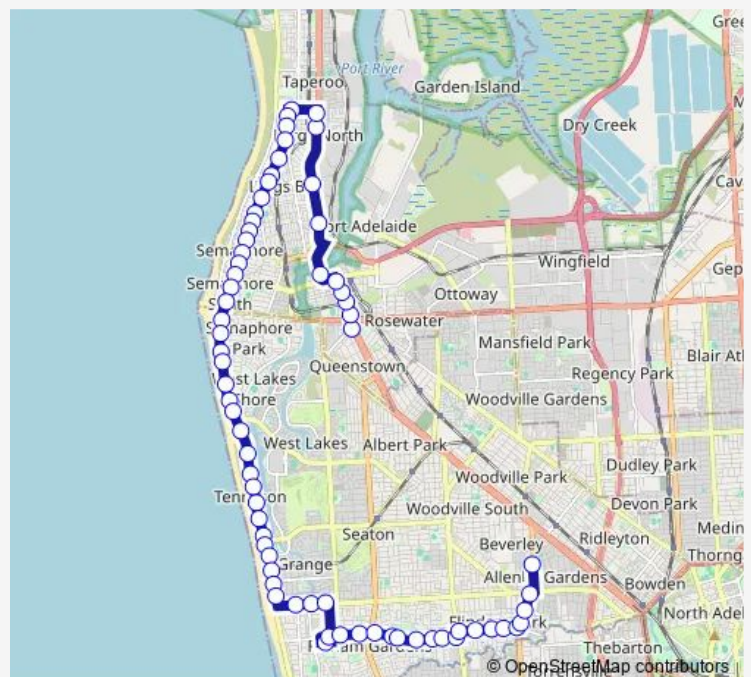

Stop School Victoria Rd / Weir St

Stop 51A Victoria Rd - North side

Stop 52 Victoria Rd - West side

Stop 53 Strathfield Tce - South side

Stop 52 Military Rd - East side

Stop 51 Military Rd - East side

Stop 50 Military Rd - East side

Stop 45B Military Rd - East side

Route schedule

Stop 36 Port Rd - South West side — Stop School St Michaels Junior College East Av

Monday 07:32-07:33

Tuesday 07:32-07:33

Wednesday 07:32-07:33

Thursday 07:32-07:33

Friday 07:32-07:33

Saturday —

Sunday —

Route info

Direction: Stop 36 Port Rd - South West side

Stops: 69

Trip Duration: 1 hour 8 min

652 — Alberton to St Michael's College Primary Campus **BusMaps**

Stop 45A Military Rd - East side

Stop 44 Military Rd - East side

Stop 43B Military Rd - East side

Stop 43A Military Rd - East side

Stop 40M Military Rd - East side

Stop 39M Military Rd - East side

Stop School Military Rd / Ozone Ave