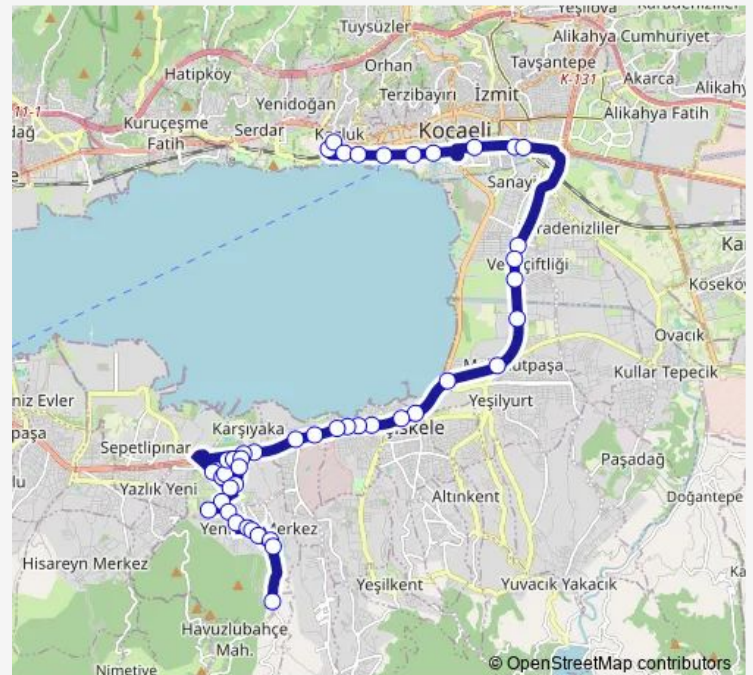

Gözdem Sitesi

**Route schedule**

Kirazlikent 1 — Bati Terminali Giriş

Monday 06:35-23:15

Tuesday 06:35-23:15

Wednesday 06:35-23:15

Thursday 06:35-23:15

Friday 06:35-23:15

Saturday 06:40-23:15

Sunday 06:55-23:00

**Route info**

Direction: Kirazlikent 1

Stops: 49

Trip Duration: 0 hour 38 min

652 — Yeniköy-İzmit(Yeni Yol)

**BusMaps**

## Route info

Direction: Bati Terminali Peronlar

Stops: 45

Trip Duration: 0 hour 36 min

Yeniköy ÜST Geçit 1

Atakent Sağlık Ocağı 1

Atakent 10/ 1

Yeniköy Atakent 9/1