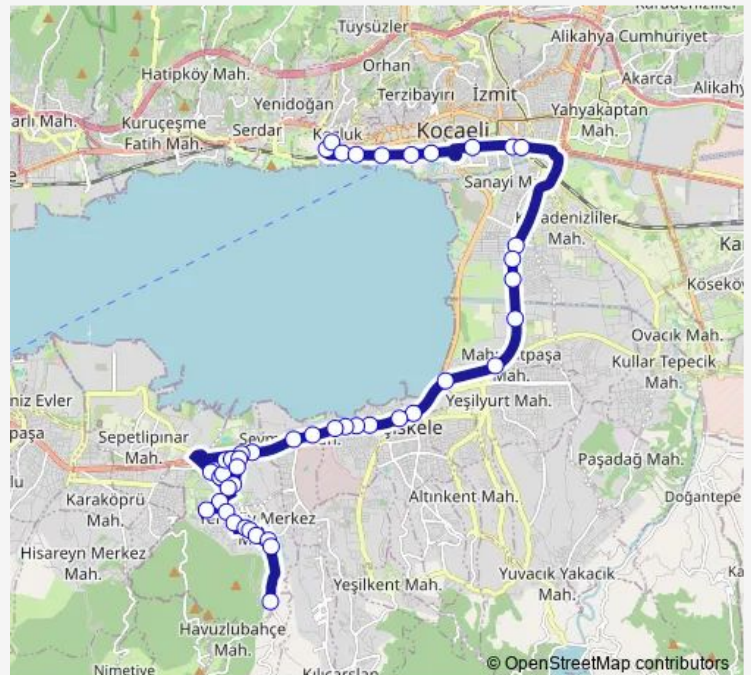

Thursday 00:30-23:00

Friday 00:30-23:00

Saturday 00:30-23:40

Sunday 00:40-23:00

Route info

Direction: Bati Terminali Peronlar

Stops: 45

Trip Duration: 0 hour 36 min