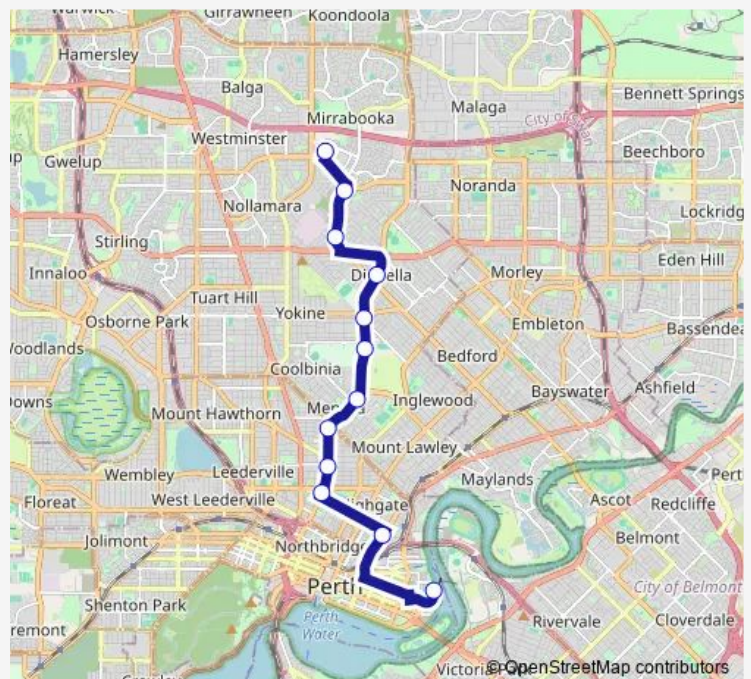

Alexander Dr Before Homer St

Alexander Dr - Inglewood Aquatic Centre

Alexander Dr Before Bradford St

Fitzgerald St After Russell Av

Fitzgerald St Before Forrest St

Fitzgerald St After Vincent St

Lord St After Coolgardie Tce

### Route schedule

Mirrabooka Station Stand 12 — Sailani Av Stand 3

Monday —

Tuesday —

Wednesday —

Thursday —

Friday —

Saturday 11:16-12:41

### Route info

Direction: Mirrabooka Station Stand 12

Stops: 12

Trip Duration: 0 hour 29 min

**Direction**

Sailani Av Stand 3 — Mirrabooka Station Stand 12

12 stops

[Open route schedule](#)

## Route info

Direction: Sailani Av Stand 3

Stops: 12

Trip Duration: 0 hour 38 min

652 Bus time schedules and route maps are available in an offline PDF at [busmaps.com](http://busmaps.com). Use the [busmaps.com](http://busmaps.com) website to see live bus times, train schedule or subway schedule, and step-by-step directions for all public transit in Perth