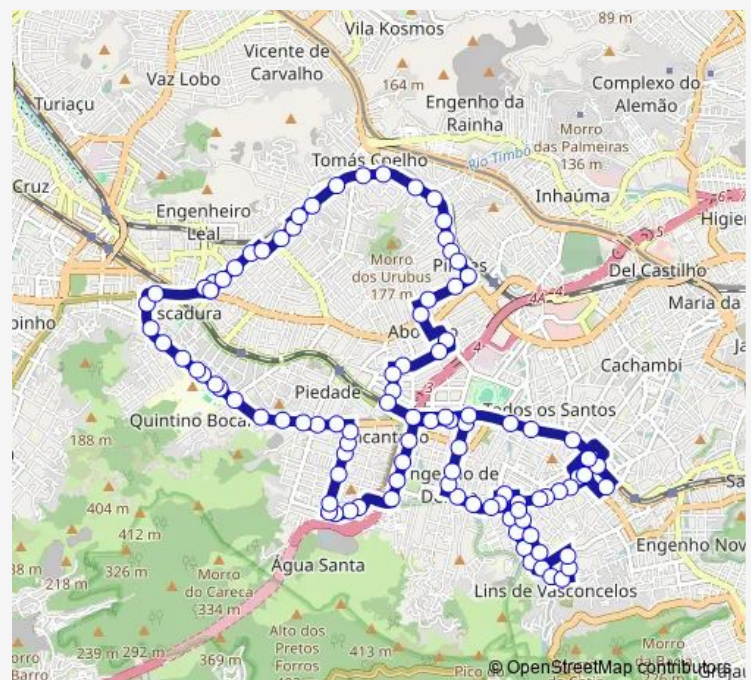

Bus 652 Méier - Cascadura

[Go to website](#)

Direction

Terminal Arquiteto Gelton Paciello da Motta : Plat. B —
Terminal Arquiteto Gelton Paciello da Motta : Plat. B

100 stops

[Open route schedule](#)

Terminal Arquiteto Gelton Paciello da Motta : Plat. B

Constança Barbosa

Imperator - João Nogueira

Lopes da Cruz

José Veríssimo

Comendador Filips

Amaragi

Piranga

Dias da Cruz

Colégio Kids Up

Travessa Pedro de Carvalho

Aquidabã

Lins de Vasconcelos

Vilela Tavares

César Rama

Heráclito da Graça

Ernestina

Lins de Vasconcelos

Aquidabã

Carijós

Instituto Nícia Macieira

Route schedule

Terminal Arquiteto Gelton Paciello da Motta : Plat. B —
Terminal Arquiteto Gelton Paciello da Motta : Plat. B

Monday 00:00

Tuesday 00:00

Wednesday 00:00

Thursday 00:00

Friday 00:00

Saturday 00:00

Sunday 00:00

Route info

Direction: Terminal Arquiteto Gelton Paciello da Motta :
Plat. B

Stops: 100

Trip Duration: 1 hour 8 min

652 — Méier - Cascadura