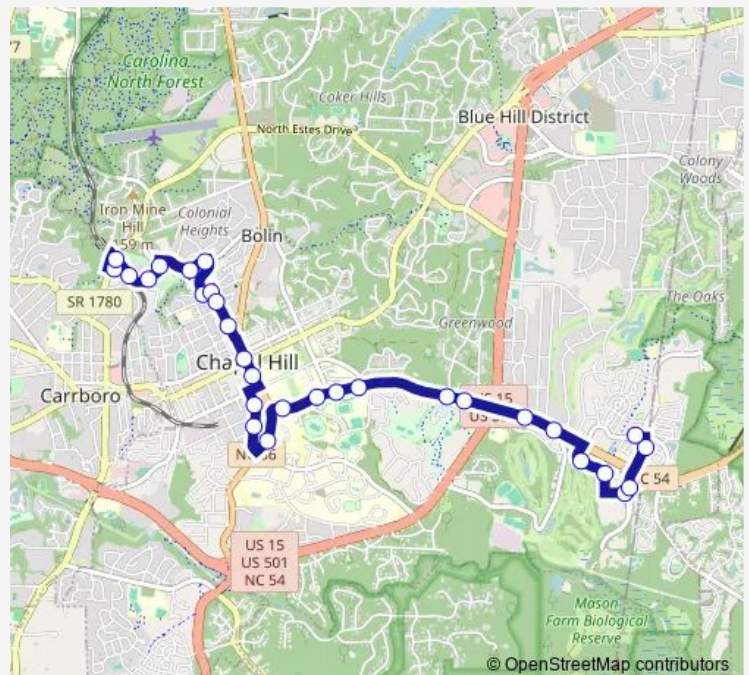

**Direction**

Estes Park Apartments — West Barbee Chapel Road at Meadowmont Village Circle

30 stops

[Open route schedule](#)

- Estes Park Apartments
- Village Drive at Estes Drive Eastbound
- Village Drive at Oakland Drive Eastbound
- Village Drive at Fernwood Lane Eastbound
- Village Drive at Winding Creek Eastbound
- Umstead Drive at Umstead Park Eastbound
- Umstead Drive at Pritchard Avenue Extension Eastbound
- Pritchard Avenue at Longview Street
- Longview Street at North Columbia Street
- North Columbia Street at Isley Street Eastbound
- North Columbia Street at Town Hall Eastbound
- North Columbia Street at West Franklin Street
- South Columbia Street at Frat Court
- Pittsboro Street at Newman Center
- Pittsboro St at Credit Union
- South Columbia Street at Health Sciences Library
- South Road at Coker Hall
- South Road at Fetzer Gym
- South Road at Woollen Gym
- South Road at Country Club Road Eastbound
- Raleigh Road at Greenwood Road

Route schedule

Estes Park Apartments — West Barbee Chapel Road at Meadowmont Village Circle

Monday	06:30-19:30
Tuesday	06:30-19:30
Wednesday	06:30-19:30
Thursday	06:30-19:30
Friday	06:30-19:30
Saturday	08:00-18:00
Sunday	08:00-18:00

Route info

Direction: Estes Park Apartments

Stops: 30

Trip Duration: 0 hour 33 min

N — N - Estes Park / UNC Hospitals / Meadowmont

Raleigh Road at UNC Administration

Raleigh Road at Hamilton Road

Raleigh Road at Finley Golf Course Road

## Direction

West Barbee Chapel Road at Meadowmont Village Circle  
— Estes Park Apartments

27 stops

[Open route schedule](#)

West Barbee Chapel Road at Meadowmont Village Circle

West Barbee Chapel Road at Weaver Mine Trail