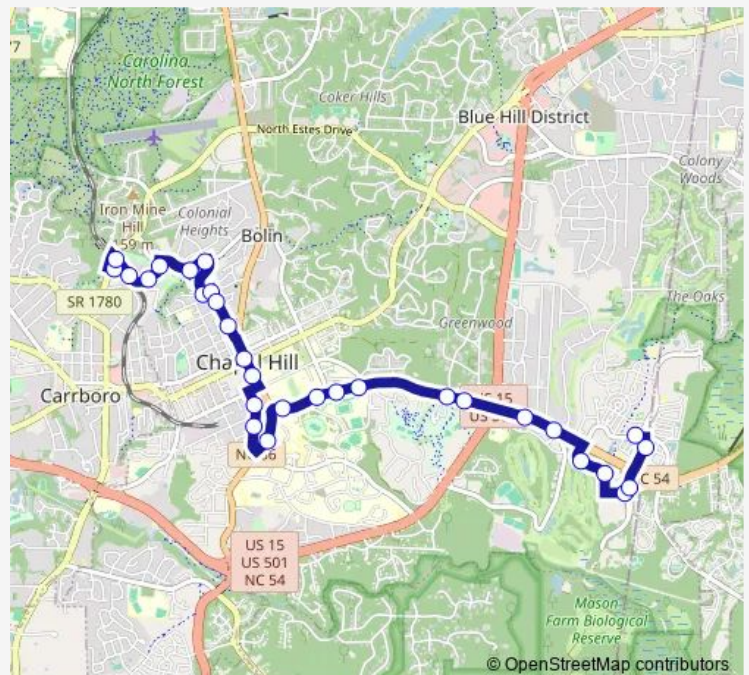

**Direction**

Estes Park Apartments — West Barbee Chapel Road at Meadowmont Village Circle

30 stops

[Open route schedule](#)

- Estes Park Apartments
- Village Drive at Estes Drive Eastbound
- Village Drive at Oakland Drive Eastbound
- Village Drive at Fernwood Lane Eastbound
- Village Drive at Winding Creek Eastbound
- Umstead Drive at Umstead Park Eastbound
- Umstead Drive at Pritchard Avenue Extension Eastbound
- Pritchard Avenue at Longview Street
- Longview Street at North Columbia Street
- North Columbia Street at Isley Street Eastbound
- North Columbia Street at Town Hall Eastbound
- North Columbia Street at West Franklin Street
- South Columbia Street at Frat Court
- Pittsboro Street at Newman Center
- Pittsboro St at Credit Union
- South Columbia Street at Health Sciences Library
- South Road at Coker Hall
- South Road at Fetzer Gym
- South Road at Woollen Gym
- South Road at Country Club Road Eastbound
- Raleigh Road at Greenwood Road

Route schedule

Estes Park Apartments — West Barbee Chapel Road at Meadowmont Village Circle

Monday	06:30-19:30
Tuesday	06:30-19:30
Wednesday	06:30-19:30
Thursday	06:30-19:30
Friday	06:30-19:30
Saturday	08:00-18:00
Sunday	08:00-18:00

Route info

Direction: Estes Park Apartments

Stops: 30

Trip Duration: 0 hour 33 min

N — N - Estes Park / UNC Hospitals / Meadowmont

Raleigh Road at UNC Administration

Raleigh Road at Hamilton Road

Raleigh Road at Finley Golf Course Road

## Direction

West Barbee Chapel Road at Meadowmont Village Circle  
— Estes Park Apartments

27 stops

[Open route schedule](#)

West Barbee Chapel Road at Meadowmont Village Circle

West Barbee Chapel Road at Weaver Mine Trail