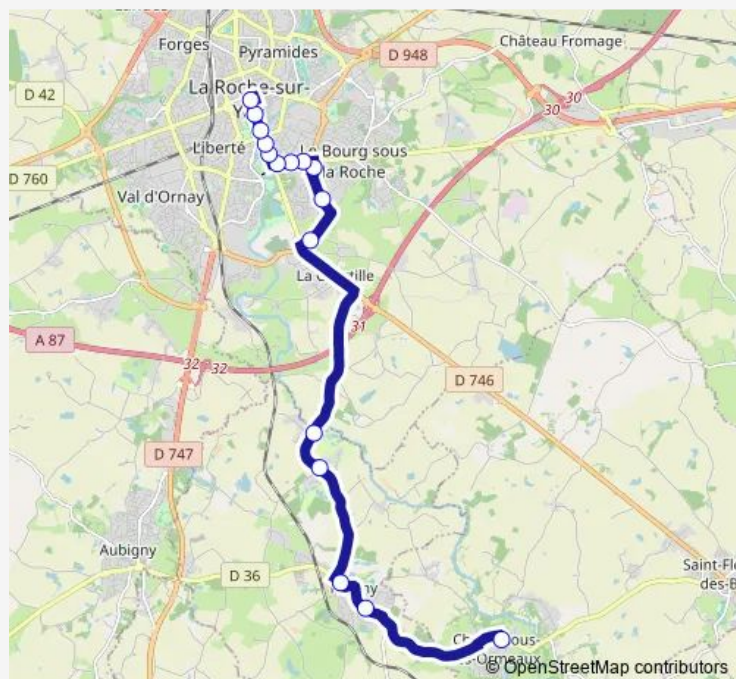

Direction

Chaillé Mairie — Napoléon Hippopotame

16 stops

[Open route schedule](#)

- Chaillé Mairie
- De Monti
- De Lattre
- Domangère
- Brancaire
- Dervieux
- Richelieu
- Léon Martin
- Cacérés
- Durand
- Lune
- Vigne aux Roses
- Pont Boileau
- Rousseau
- Préfecture
- Napoléon Hippopotame

Route schedule

Chaillé Mairie — Napoléon Hippopotame

Monday	06:58-18:56
Tuesday	06:58-18:56
Wednesday	06:58-18:56
Thursday	06:58-18:56
Friday	06:58-18:56
Saturday	08:12-19:05
Sunday	—

Route info

Direction: Chaillé Mairie

Stops: 16

Trip Duration: 0 hour 30 min

N — Nesmy/Chaillé - Napoléon

Direction

Napoléon Hippopotame — Chaillé Mairie

10 stops

[Open route schedule](#)

Napoléon Hippopotame

Saturday 08:35-19:35

Sunday —

Route info

Direction: Napoléon Hippopotame

Stops: 10

Trip Duration: 0 hour 22 min

N Bus time schedules and route maps are available in an offline PDF at busmaps.com. Use the busmaps.com website to see live bus times, train schedule or subway schedule, and step-by-step directions for all public transit in La Roche-sur-Yon