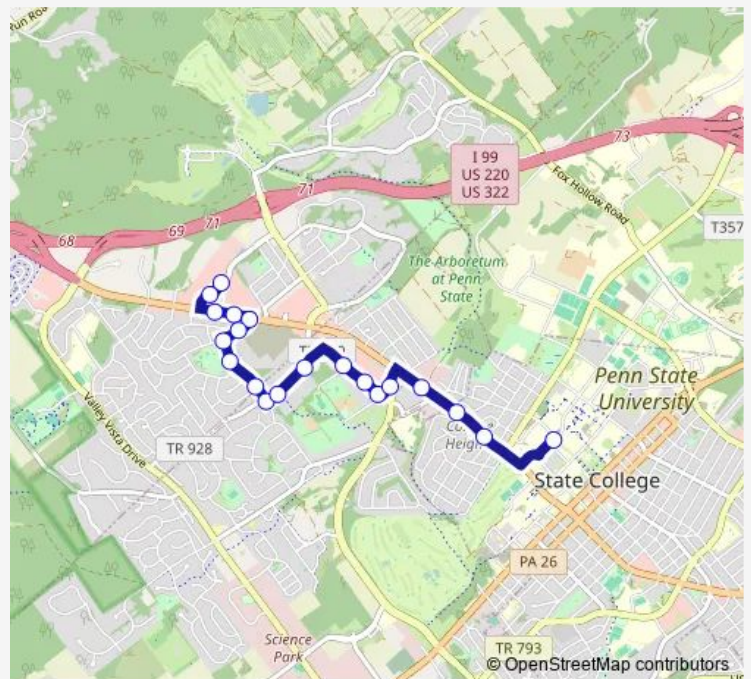

Direction

Colonnade Blvd at Target/Dicks — Pattee Transit Center Eastbound

20 stops

[Open route schedule](#)

- Colonnade Blvd at Target/Dicks
- Colonnade Blvd at Wegmans
- N Atherton St at Chick-Fil-A
- 1870 North Atherton Street
- Park Forest Ave at N Atherton Inbound
- Park Forest Ave Opposite Northbrook
- Park Lane at Park Forest Ave Inbound
- Park Lane at Sierra Lane
- Park Lane at Cornwall Rd Inbound
- Park Lane at Aaron Dr
- 1100 W Aaron Dr at State College Collect
- 720 W Aaron Dr at Aaron Village
- Martin Street at Herman Drive
- 1400 Martin St at Parkcrest Terrace
- Martin St at Park Crest Lane Inbound
- Northland Center Inbound
- 1224 N Atherton St - Discovery Space
- N Atherton St at Mitchell Ave Inbound
- N Atherton St at Arbor Way
- Pattee Transit Center Eastbound

Route schedule

Colonnade Blvd at Target/Dicks — Pattee Transit Center Eastbound

Monday	06:38-20:57
Tuesday	06:38-20:57
Wednesday	06:38-20:57
Thursday	06:38-20:57
Friday	06:38-20:57
Saturday	08:14-20:57
Sunday	—

Route info

Direction: Colonnade Blvd at Target/Dicks

Stops: 20

Trip Duration: 0 hour 17 min

N — Martin St/Aaron Dr

Direction

Pattee Transit Center Eastbound — Colonnade Blvd at Home Goods

28 stops

Tuesday 06:55-21:14

Wednesday 06:55-21:14

Thursday 06:55-21:14

Friday 06:55-21:14

Saturday 07:59-21:14

Sunday —

Route info

Direction: Pattee Transit Center Eastbound