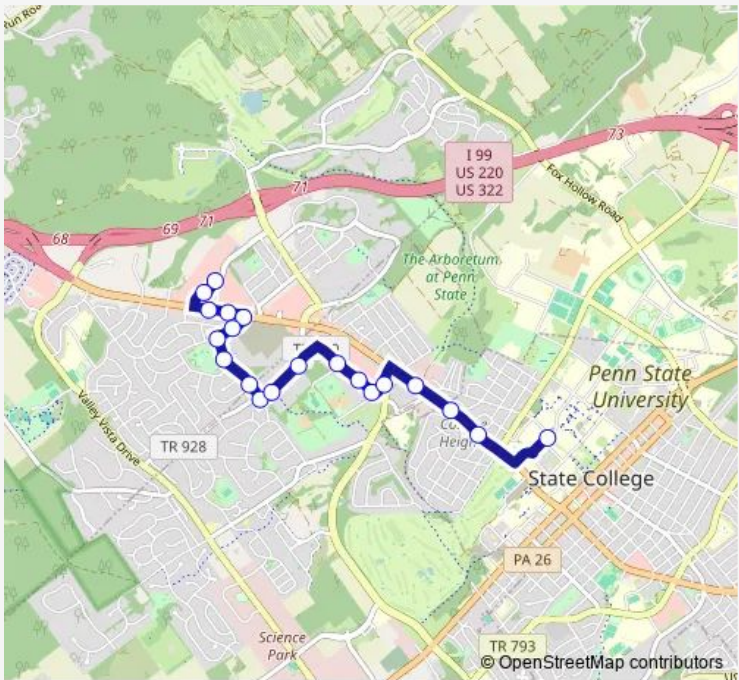

[Go to website](#)

Direction
 Colonnade Blvd at Target/Dicks — Pattee Transit Center Eastbound
 20 stops
[Open route schedule](#)

- Colonnade Blvd at Target/Dicks
- Colonnade Blvd at Wegmans
- N Atherton St at Chick-Fil-A
- 1870 North Atherton Street
- Park Forest Ave at N Atherton Inbound
- Park Forest Ave Opposite Northbrook
- Park Lane at Park Forest Ave Inbound
- Park Lane at Sierra Lane
- Park Lane at Cornwall Rd Inbound
- Park Lane at Aaron Dr
- 1100 W Aaron Dr at State College Collect
- 720 W Aaron Dr at Aaron Village
- Martin Street at Herman Drive
- 1400 Martin St at Parkcrest Terrace
- Martin St at Park Crest Lane Inbound
- Northland Center Inbound
- 1224 N Atherton St - Discovery Space
- N Atherton St at Mitchell Ave Inbound
- N Atherton St at Arbor Way
- Pattee Transit Center Eastbound

Route schedule
 Colonnade Blvd at Target/Dicks — Pattee Transit Center Eastbound

Monday	06:38-20:57
Tuesday	06:38-20:57
Wednesday	06:38-20:57
Thursday	06:38-20:57
Friday	06:38-20:57
Saturday	08:14-20:57
Sunday	—

Route info
 Direction: Colonnade Blvd at Target/Dicks
 Stops: 20
 Trip Duration: 0 hour 17 min

■ N — Martin St/Aaron Dr **BusMaps**

Direction

Pattee Transit Center Eastbound — Colonnade Blvd at Home Goods

Tuesday 06:55-21:14

Wednesday 06:55-21:14

Thursday 06:55-21:14

Friday 06:55-21:14

Saturday 07:59-21:14

Sunday —

Route info

Direction: Pattee Transit Center Eastbound