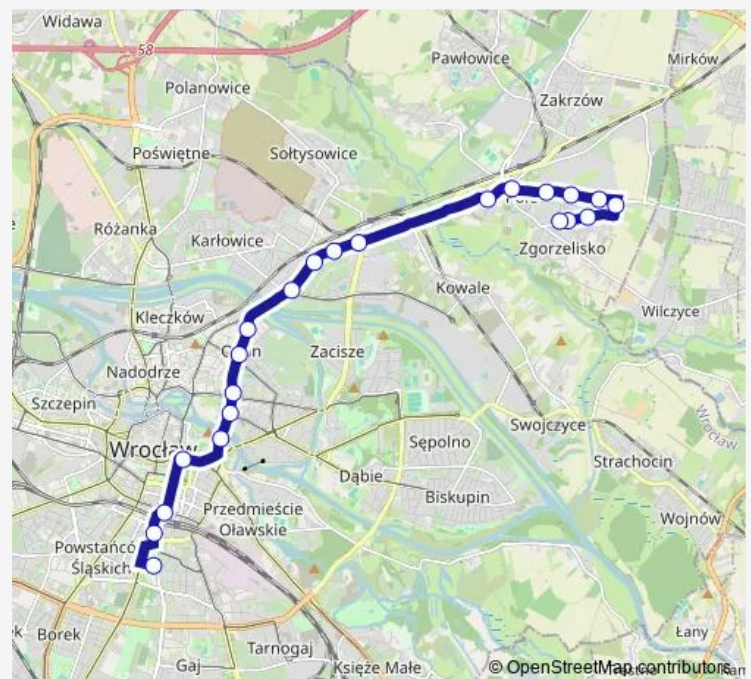

### Route schedule

Litewska — Petruszewicza

Monday 22:55

Tuesday 22:55

Wednesday 22:55

Thursday 22:55

Friday 22:55

Saturday 22:55

### Route info

Direction: Litewska

Stops: 23

Trip Duration: 0 hour 34 min

■ N

BusMaps

Dworzec Autobusowy

Petrusewicz