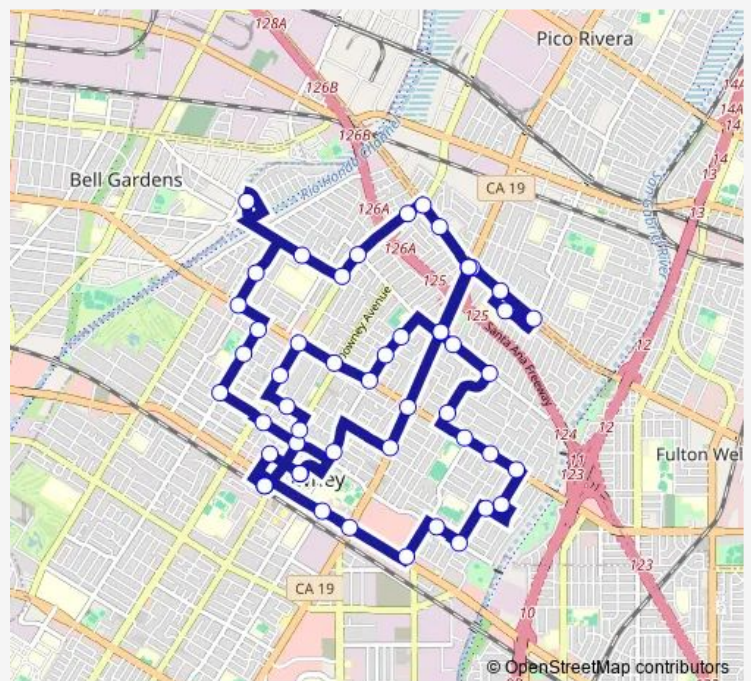

[Go to website](#)

Direction
 Downey Transit Center Stop 2 — 6th & Downey
 51 stops
[Open route schedule](#)

- Downey Transit Center Stop 2
- Firestone & Patton
- Firestone & Lakewood
- Woodruff & Firestone
- Cecilia & Cord
- Pangborn & Cecilia
- Farm near Pangborn
- Via Amorita & Newville
- Florence & Mattock
- Florence & Downey Sanford Bridge
- Florence & Woodruff
- Haledon & Dinsdale
- Lemoran & Gallatin
- Gallatin & Arrington
- Telegraph & Lakewood
- Telegraph & Serapis
- Telegraph & Passons
- Cedartree & Lindsey
- Lakewood & Telegraph Nw
- Lakewood & Gallatin
- Lakewood & Florence

Route schedule

Downey Transit Center Stop 2 — 6th & Downey

Monday	09:04-12:32
Tuesday	09:04-12:32
Wednesday	09:04-12:32
Thursday	09:04-12:32
Friday	09:04-12:32
Saturday	—
Sunday	—

Route info

Direction: Downey Transit Center Stop 2
 Stops: 51
 Trip Duration: 1 hour 38 min

■ N — NE - Nw

Lakewood & Cherokee

Brookshire & 6th

3rd & Civic Center Sw

Downey Transit Center Stop 2

La Reina & 3rd

3rd & Civic Center Nw

5th & Downey

Brookshire & Gainford

Brookshire & Florence

Florence & Downey

Paramount & Florence

Paramount & Farm

7th & Western

N Bus time schedules and route maps are available in an offline PDF at busmaps.com. Use the busmaps.com website to see live bus times, train schedule or subway schedule, and step-by-step directions for all public transit in Los Angeles