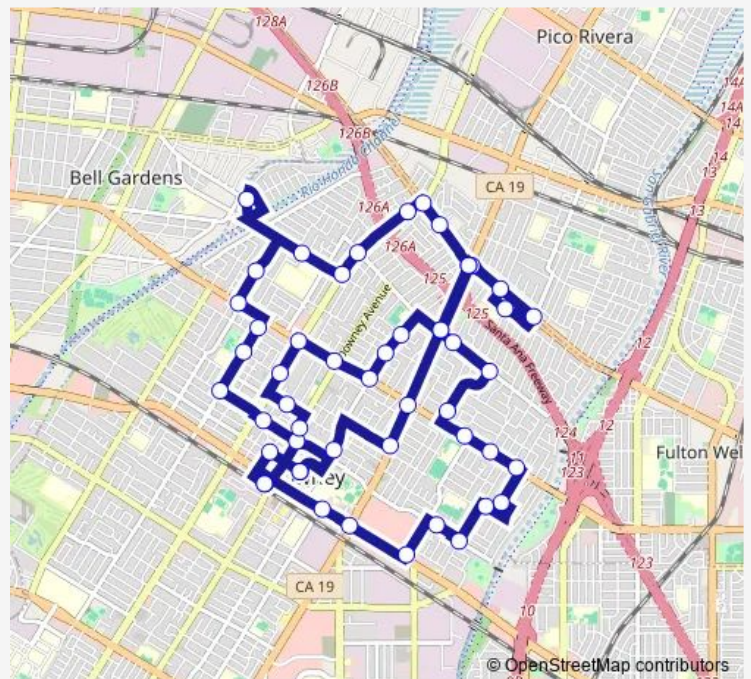

[Go to website](#)

**Direction**  
 Downey Transit Center — 6th & Downey  
 51 stops  
[Open route schedule](#)

- Downey Transit Center
- Firestone & Patton
- Firestone & Lakewood
- Woodruff & Firestone
- Cecilia & Cord
- Pangborn & Cecilia
- Farm near Pangborn
- Via Amorita & Newville
- Florence & Mattock
- Florence & Downey Sanford Bridge
- Florence & Woodruff
- Haledon & Dinsdale
- Lemoran & Gallatin
- Gallatin & Arrington
- Telegraph & Lakewood
- Telegraph & Serapis
- Telegraph & Passons
- Cedartree & Lindsey
- Lakewood & Telegraph Ob
- Lakewood & Gallatin
- Lakewood & Florence

### Route schedule

Downey Transit Center — 6th & Downey

Monday	09:04-12:32
Tuesday	09:04-12:32
Wednesday	09:04-12:32
Thursday	09:04-12:32
Friday	09:04-12:32
Saturday	—
Sunday	—

### Route info

Direction: Downey Transit Center  
 Stops: 51  
 Trip Duration: 1 hour 38 min

■ N — NE - Nw

Lakewood & Cherokee

Brookshire & 6th

3rd & Civic Center

Downey Transit Center Stop 2

La Reina & 3rd

3rd & Civic Center Nw

5th & Downey

5th & Parrot

Rives & 5th

Rives & Farm/Furman Park

Rives & Baysinger

Florence & Wiley Burke

Wiley Burke & Lubec