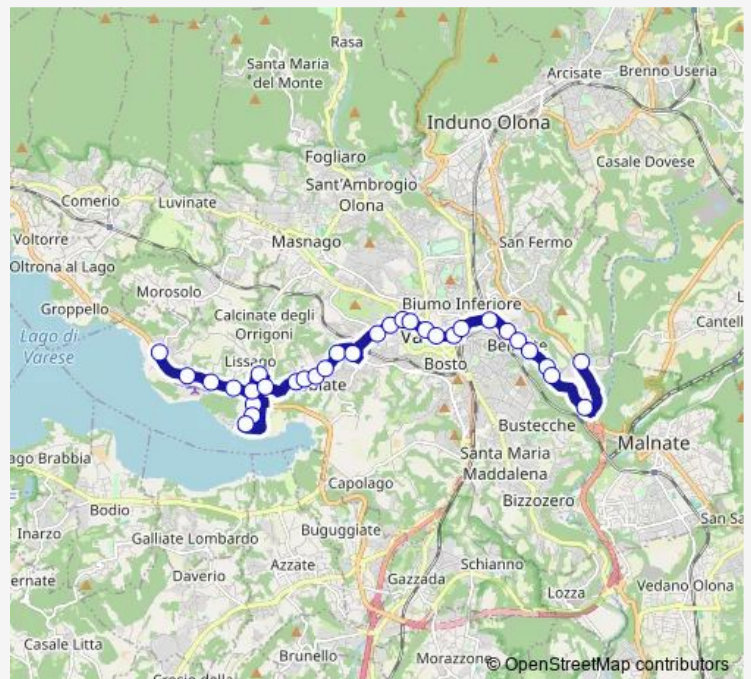

Monday 05:25-21:20

Tuesday 05:25-21:20

Wednesday 05:25-21:20

Thursday 05:25-21:20

Friday 05:25-21:40

Saturday 05:25-21:40

Sunday 08:37-19:07

Route info

Direction: Varese, Belforte,Cimitero

Stops: 33

Trip Duration: 0 hour 41 min

N — Calcinatate del Pesce - Belforte/Cascina Mentasti

Varese, Dezza fr. 15

Varese, Macchi 52/Ferravilla

Varese, Vigevano/Del Molino