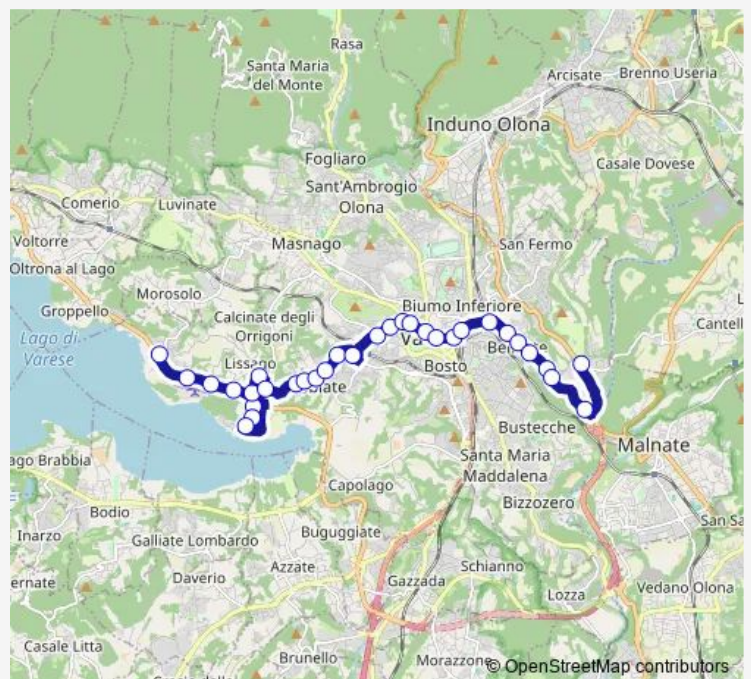

Monday 05:25-21:20

Tuesday 05:25-21:20

Wednesday 05:25-21:20

Thursday 05:25-21:20

Friday 05:25-21:40

Saturday 05:25-21:40

Sunday 08:37-19:07

Route info

Direction: Varese, Belforte,Cimitero

Stops: 33

Trip Duration: 0 hour 35 min

N — Calcinatate del Pesce - Belforte/Cascina Mentasti

Varese, Dezza fr. 15

Varese, Macchi 52/Ferravilla

Varese, Vigevano/Del Molino