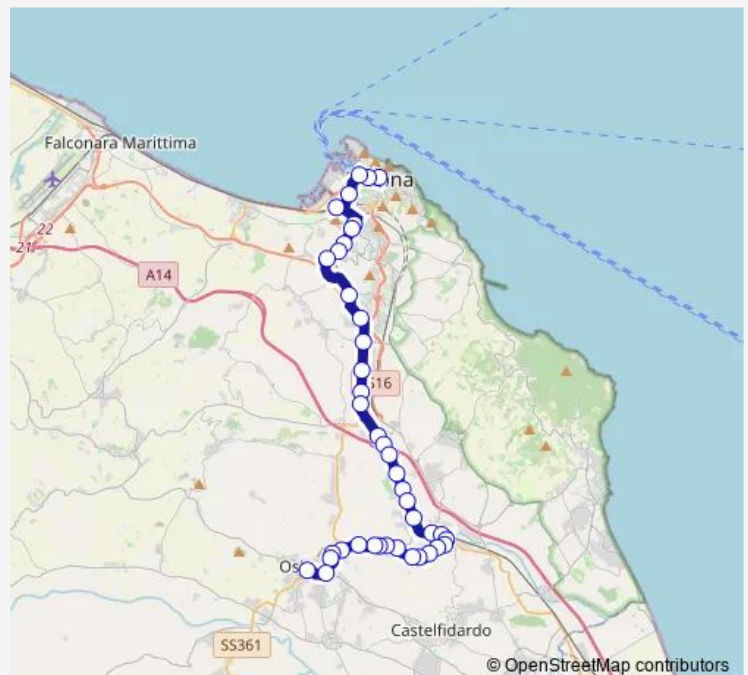

Friday 09:48-11:48

Saturday 09:48-11:48

Sunday —

Route info

Direction: Aspio Terme

Stops: 12

Trip Duration: 0 hour 26 min

■ N — Osimo - Aspio - Ancona

Direction

Osimo (Capolinea) — Aspigo Terme

14 stops

[Open route schedule](#)

Osimo (Capolinea)

Osimo (Bartolini)

Osimo (VIA M. Polo 31)

Osimo (EX Vigili DEL Fuoco)