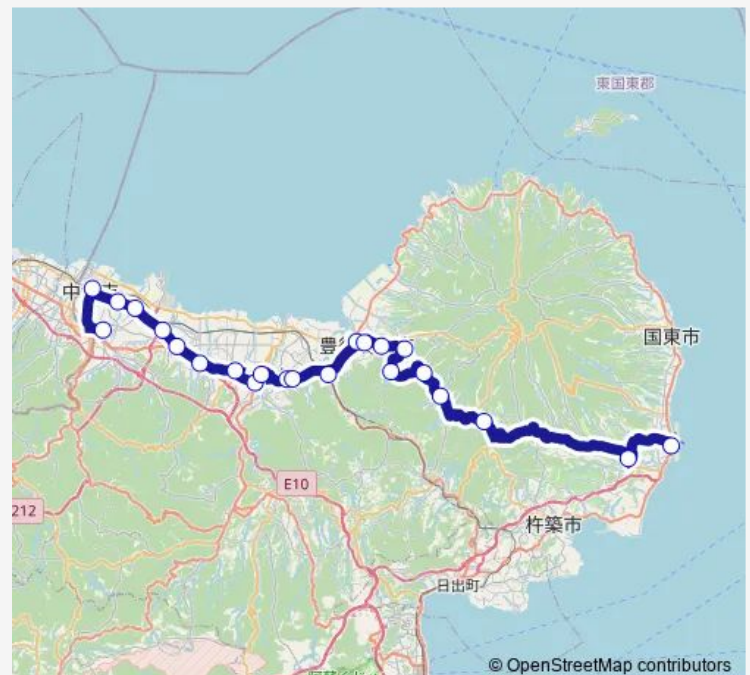

Thursday 06:57-15:52

Friday 06:57-15:52

Saturday 06:57-15:52

Sunday 06:57-15:52

Route info

Direction: 大貞車庫前

Stops: 23

Trip Duration: 1 hour 58 min