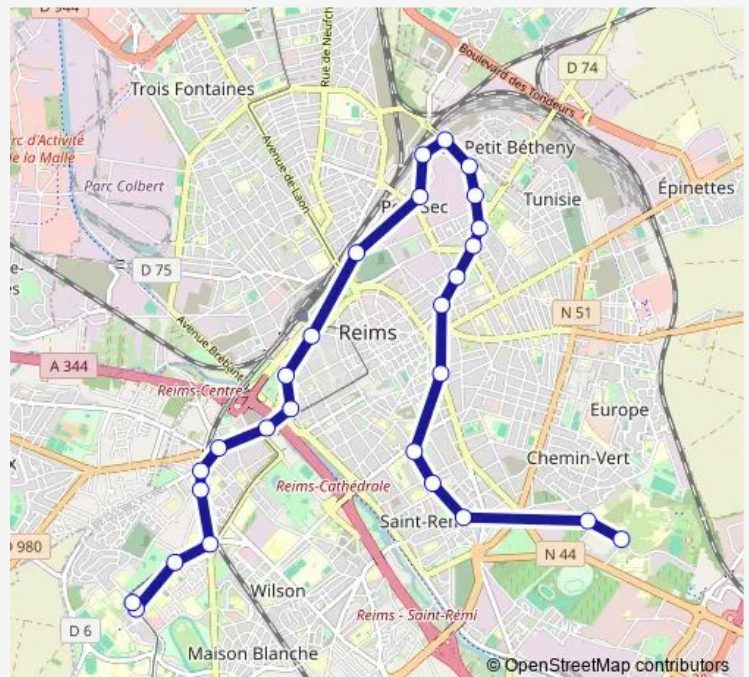

Jamot

Route schedule

Campus CRX Rouge — Moulin Housse

Monday	—
Tuesday	—
Wednesday	—
Thursday	22:56-02:44 <sup>+1</sup>
Friday	04:08-02:44 <sup>+1</sup>
Saturday	04:08-02:44 <sup>+1</sup>
Sunday	04:08-05:24

Route info

Direction: Campus CRX Rouge

Stops: 27

Trip Duration: 0 hour 36 min

■ N — N-Campus Croix Rouge Moulin DE LA Housse

Venise

ST Maurice

ST Timothee