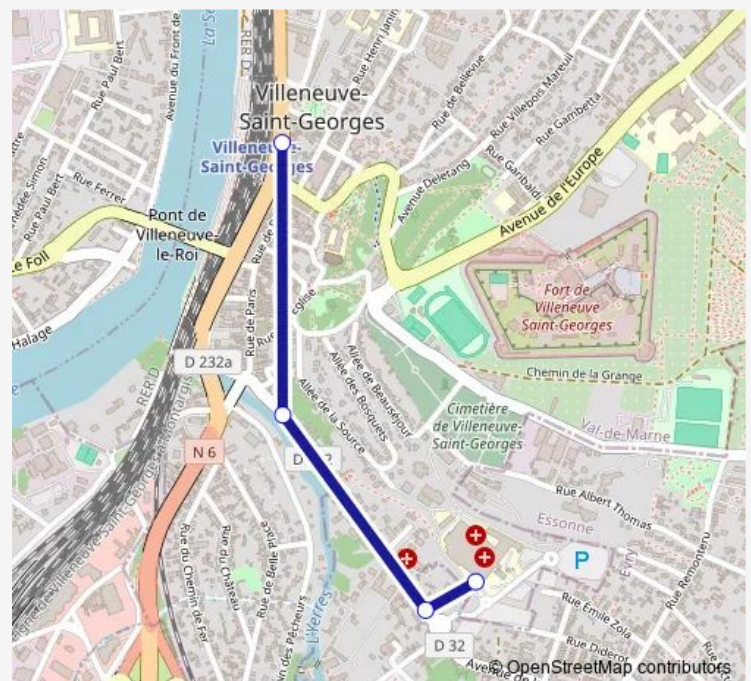

Direction

Centre Hospitalier — Gare DE Villeneuve

4 stops

[Open route schedule](#)

Centre Hospitalier

Polyclinique

Pont d'Yerres Conservatoire

Gare DE Villeneuve

Route schedule

Centre Hospitalier — Gare DE Villeneuve

Monday 08:35-19:20

Tuesday 08:35-19:20

Wednesday 08:27-19:20

Thursday 08:27-19:20

Friday 08:27-19:20

Saturday 13:50-18:50

Sunday 13:50-18:50

Route info

Direction: Centre Hospitalier

Stops: 4

Trip Duration: 0 hour 5 min

Direction

Gare de Villeneuve — Centre Hospitalier

4 stops

[Open route schedule](#)

Gare de Villeneuve

Pont d'Yerres Conservatoire

Polyclinique

Centre Hospitalier

Route schedule

Gare de Villeneuve — Centre Hospitalier

Monday	08:20-19:05
Tuesday	08:20-19:05
Wednesday	08:20-19:05
Thursday	08:20-19:05
Friday	08:20-19:05
Saturday	13:35-18:35
Sunday	13:35-18:35