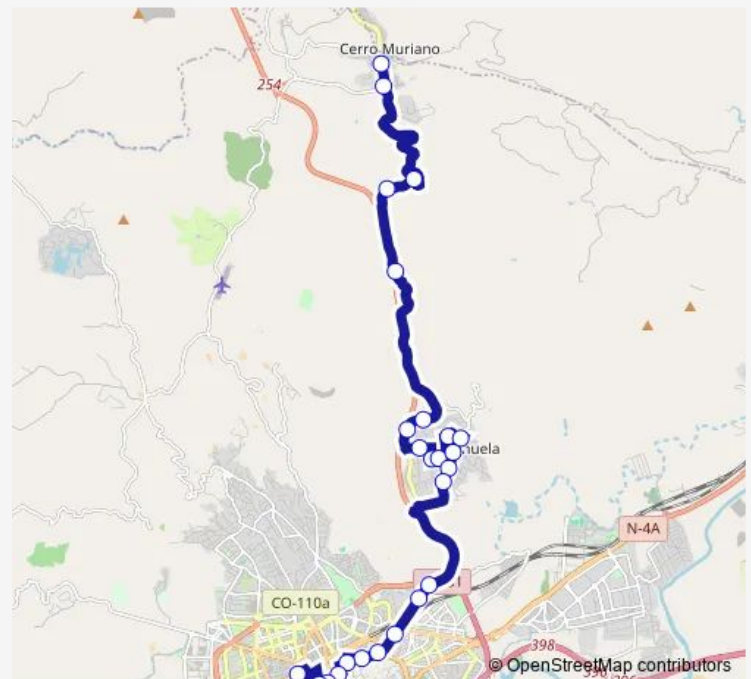

Carlos Iii

Carlos III (C. Lasso)

Av. Libia (C.C. Zahira)

Route schedule

Cerro Muriano — Renfe - Est. Buses

Monday 15:18

Tuesday 15:18

Wednesday 15:18

Thursday 15:18

Friday 15:18

Saturday —

Sunday —

Route info

Direction: Cerro Muriano

Stops: 34

Trip Duration: 0 hour 41 min

N — L-N: Renfe - Cerro Muriano

Avda. Libia (Tomás Sánchez)

Avda. de Libia (El Cairo)

Avda.de Libia (Correos)

Jesús Rescatado

Jesús Rescatado (Viñuela)

Marrubial (Puerta Plasencia)

Ollerías D.C.

Thursday 06:35

Friday 06:35

Saturday —

Sunday —

Route info

Direction: Renfe - Est. Buses

Stops: 30

Trip Duration: 0 hour 45 min