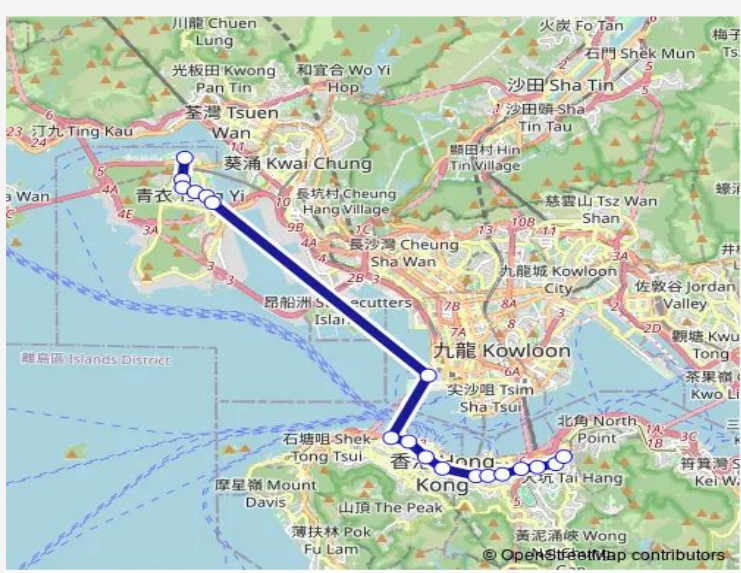

[Kmb+Ctb] Tsing YI Industrial Centre/
Tsing YI Industrial Centre, Tsing YI Heung SZE WUI Road[[Kmb] Tsing YI Industrial Centre[[Lwb] Tsing YI Industrial Centre

[Ctb] Western Harbour Crossing BUS-BUS Interchange[[Kmb+Ctb] Western Harbour Tunnel BBI/
Western Harbour Crossing BUS-BUS Interchange[[Kmb] Western Harbour Tunnel Bbi

[Ctb] Macau Ferry, Connaught Road Central[[Kmb+Ctb] Macau Ferry/
Macau Ferry, Connaught Road Central[[Kmb] Macau Ferry

Route schedule

[Kmb+Ctb] Tsing YI BBI - Cheung ON BUS Terminus/
Cheung ON Estate[[Kmb] Tsing YI BBI - Cheung ON BUS Terminus[[Lwb] Tsing YI BBI - Cheung ON BUS Terminus — [Ctb] TIN HAU Station[[Kmb+Ctb] Causeway BAY (TIN HAU) BUS Terminus/
Tin HAU Station[[Kmb] Causeway BAY (TIN HAU) BUS Terminus

Monday	07:30-08:10
Tuesday	07:30-08:10
Wednesday	07:30-08:10
Thursday	07:30-08:10
Friday	07:30-08:10
Saturday	07:46-08:02
Sunday	—

Route info

Direction: [Kmb+Ctb] Tsing YI BBI - Cheung ON BUS Terminus/
Cheung ON Estate[[Kmb] Tsing YI BBI - Cheung ON BUS Terminus[[Lwb] Tsing YI BBI - Cheung ON BUS Terminus

Stops: 18

Trip Duration: 0 hour 48 min