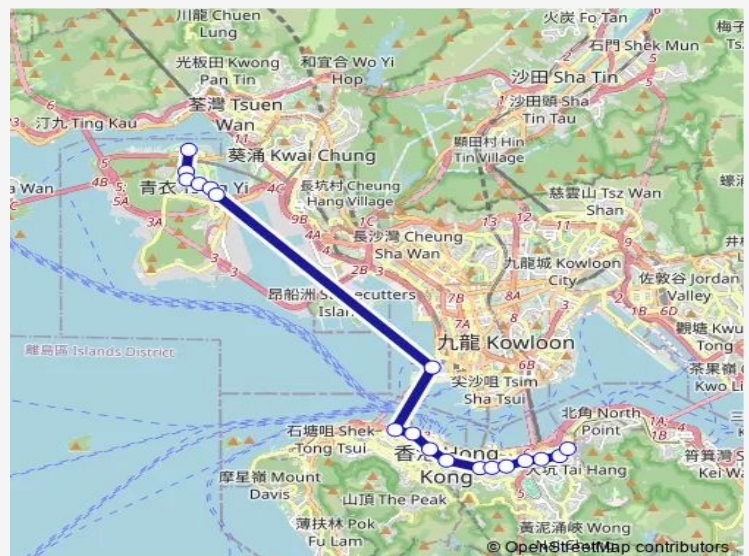

[Kmb+Ctb] Greenfield Garden/
Greenfield Garden, Tsing YI Heung SZE WUI Road[[Kmb] Greenfield Garden][Lwb] Greenfield Garden

[Kmb+Ctb] Tsing YI Industrial Centre/
 Tsing YI Industrial Centre, Tsing YI Heung SZE WUI Road[[Kmb] Tsing YI Industrial Centre][Lwb] Tsing YI Industrial Centre

[Ctb] Western Harbour Crossing BUS-BUS Interchange[[Kmb+Ctb] Western Harbour Tunnel BBI/
Western Harbour Crossing BUS-BUS Interchange[[Kmb] Western Harbour Tunnel Bbi

[Ctb] Macau Ferry, Connaught Road Central[[Kmb+Ctb] Macau Ferry/
Macau Ferry, Connaught Road Central[[Kmb] Macau Ferry

Route schedule

[Kmb+Ctb] Tsing YI BBI - Cheung ON BUS Terminus/
Cheung ON Estate[[Kmb] Tsing YI BBI - Cheung ON BUS Terminus][Lwb] Tsing YI BBI - Cheung ON BUS Terminus — [Ctb] TIN HAU Station[[Kmb+Ctb] Causeway BAY (TIN HAU) BUS Terminus/
Tin HAU Station[[Kmb] Causeway BAY (TIN HAU) BUS Terminus

Monday	07:30-08:10
Tuesday	07:30-08:10
Wednesday	07:30-08:10
Thursday	07:30-08:10
Friday	07:30-08:10
Saturday	07:46-08:02
Sunday	—

Route info

Direction: [Kmb+Ctb] Tsing YI BBI - Cheung ON BUS Terminus/
Cheung ON Estate[[Kmb] Tsing YI BBI - Cheung ON BUS Terminus][Lwb] Tsing YI BBI - Cheung ON BUS Terminus

Stops: 18

Trip Duration: 0 hour 54 min