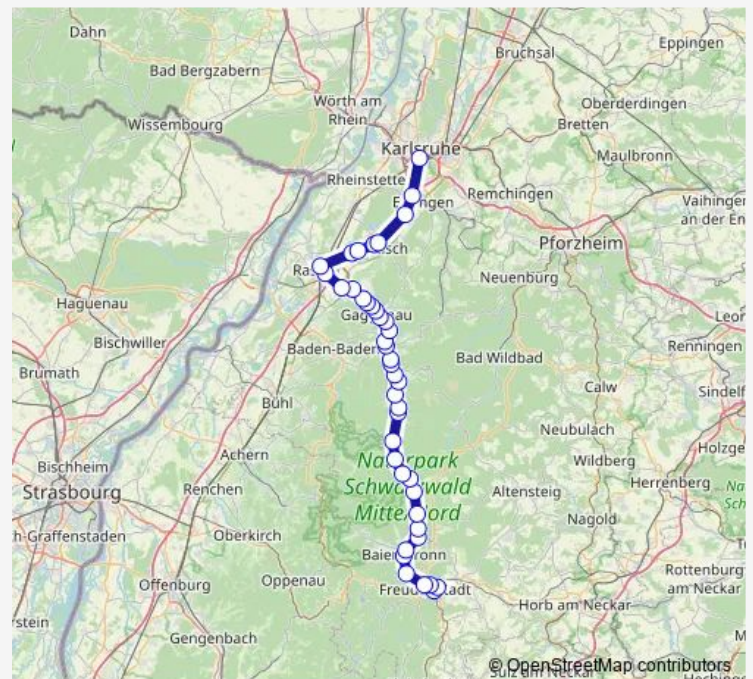

### Route info

Direction: Karlsruhe Hauptbahnhof

Stops: 19

Trip Duration: 0 hour 43 min