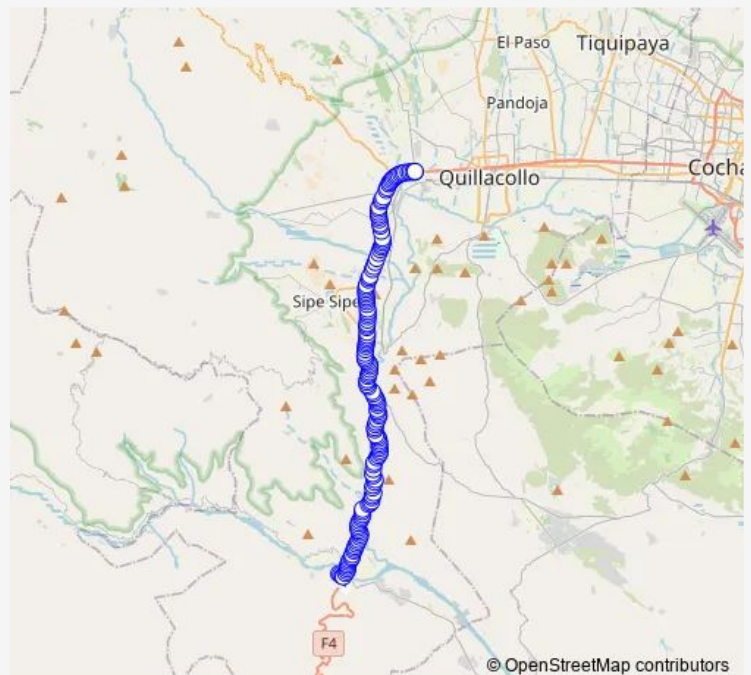

Thursday 06:00-23:00

Friday 06:00-23:00

Saturday 06:00-23:00

Sunday 06:00-23:00

Route info

Direction: innominada

Stops: 158

Trip Duration: 0 hour 28 min