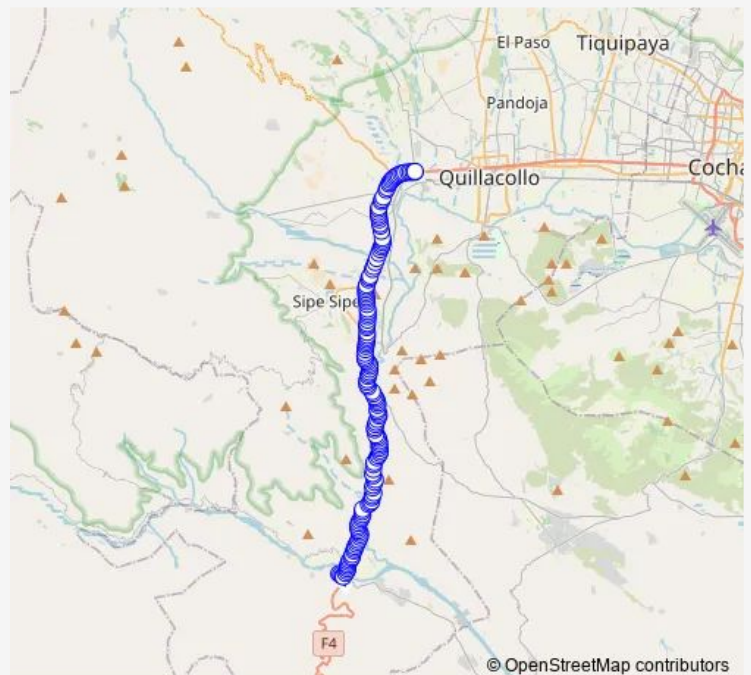

Thursday 06:00-23:00

Friday 06:00-23:00

Saturday 06:00-23:00

Sunday 06:00-23:00

Route info

Direction: innominada

Stops: 158

Trip Duration: 0 hour 28 min