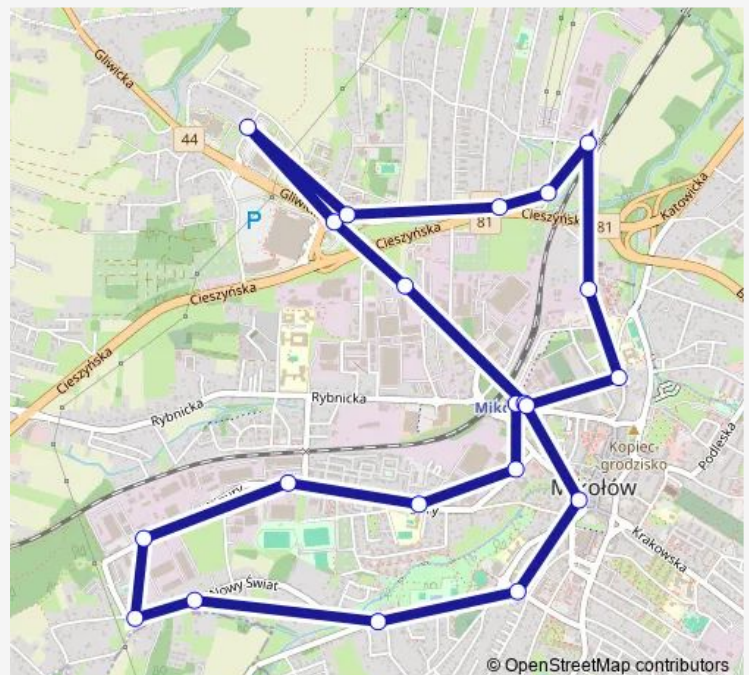

Mikołów Dworzec

### Route schedule

Mikołów Dworzec — Mikołów Dworzec

Monday 05:03-22:03

Tuesday 05:03-22:03

Wednesday 05:03-22:03

Thursday 05:03-22:03

Friday 05:03-22:03

Saturday 06:03-22:03

### Route info

Direction: Mikołów Dworzec

Stops: 21

Trip Duration: 0 hour 31 min

© OpenStreetMap contributors

245

BusMaps

## Route info

Direction: Mikołów Dworzec

Stops: 21

Trip Duration: 0 hour 31 min

245 Bus time schedules and route maps are available in an offline PDF at [busmaps.com](https://busmaps.com). Use the [busmaps.com](https://busmaps.com) website to see live bus times, train schedule or subway schedule, and step-by-step directions for all public transit in Mikolow