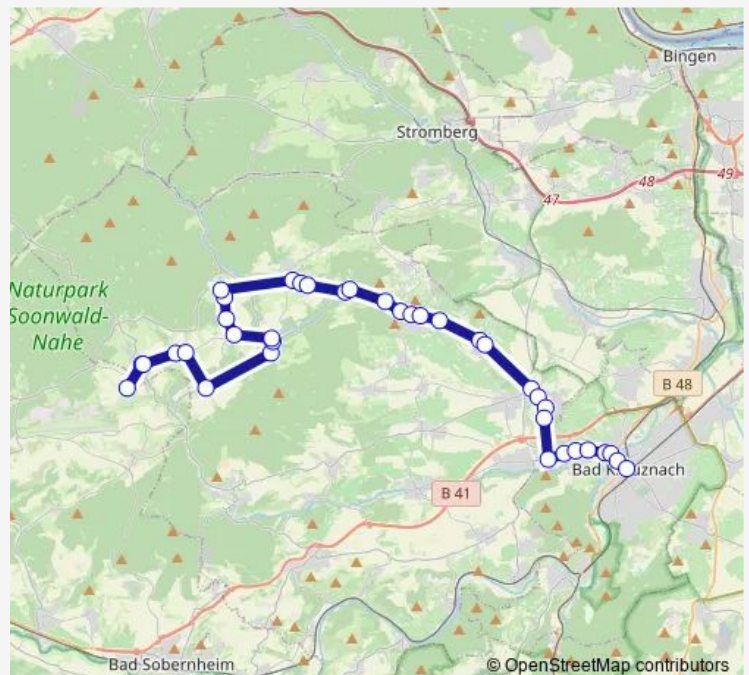

### Route schedule

Wallhausen, Schule — Bad Kreuznach, Dr-Geisenh.-Str

Monday 13:15

Tuesday 13:15

Wednesday 13:15

Thursday 13:15

Friday 13:15

Saturday —

### Route info

Direction: Wallhausen, Schule

Stops: 15

Trip Duration: 0 hour 40 min

■ 245

BusMaps