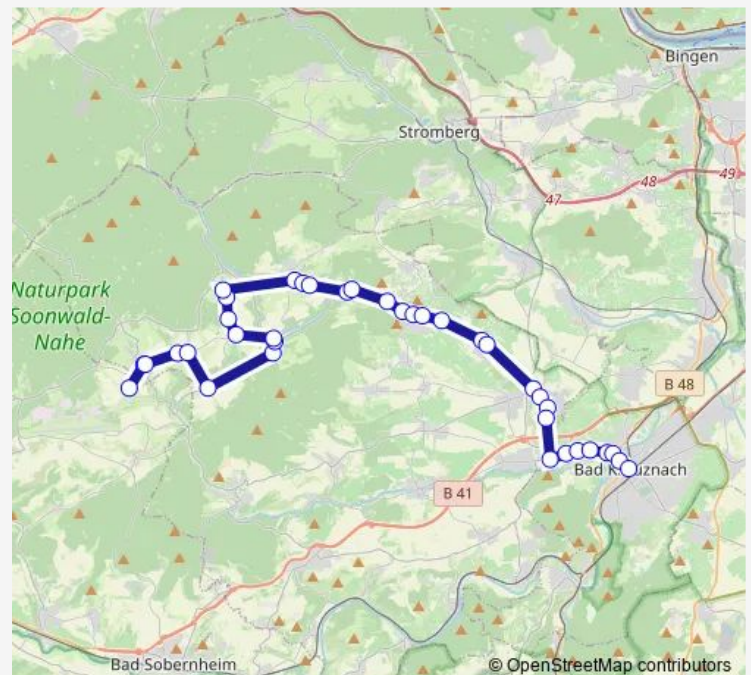

Winzenheim, Am Kreuz

Winzenheim, Winzenheimer H.

Bad Kreuznach, Büttengeweg

Bad Kreuznach, O.-Hersing-Str

Bad Kreuznach, Dr-Geisenh.-Str

Route schedule

Wallhausen, Schule — Bad Kreuznach, Dr-Geisenh.-Str

Monday 13:15

Tuesday 13:15

Wednesday 13:15

Thursday 13:15

Friday 13:15

Saturday —

Sunday —

Route info

Direction: Wallhausen, Schule

Stops: 15

Trip Duration: 0 hour 40 min

■ 245

BusMaps

Direction

Bad Kreuznach, Bahnhof — Münchwald, Neubaugebiet

27 stops

[Open route schedule](#)