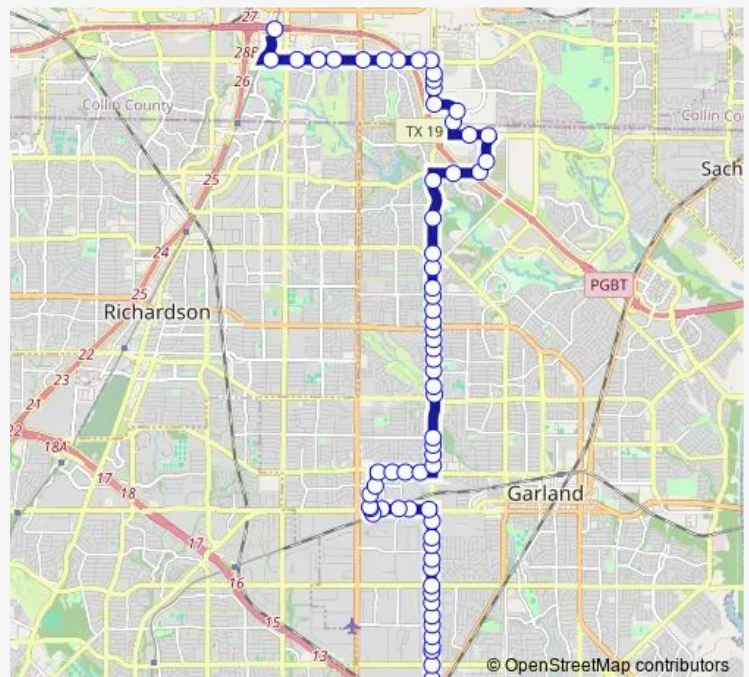

Forest @ Shiloh - W - Fs

FOREST @ FOREST GATE - W - FS

FOREST @ INTERNATIONAL - W - FS

Route schedule

SOUTH GARLAND TC — CITYLINE/BUSH STATION

Monday 05:00-24:00

Tuesday 05:00-24:00

Wednesday 05:00-24:00

Thursday 05:00-24:00

Friday 05:00-24:00

Saturday 05:00-24:00

Sunday 05:00-24:00

Route info

Direction: SOUTH GARLAND TC

Stops: 72

Trip Duration: 0 hour 54 min

245 — Shiloh

Forest @ Kirby - W - Fs

FOREST / JUPITER STATION

FOREST @ BARNES - W - NS

BARNES @ FOREST - N - FS

BARNES @ EDGEWOOD - N - MB

BARNES @ EDGEWOOD - N - NS

Walnut @ Warren - E - Ns