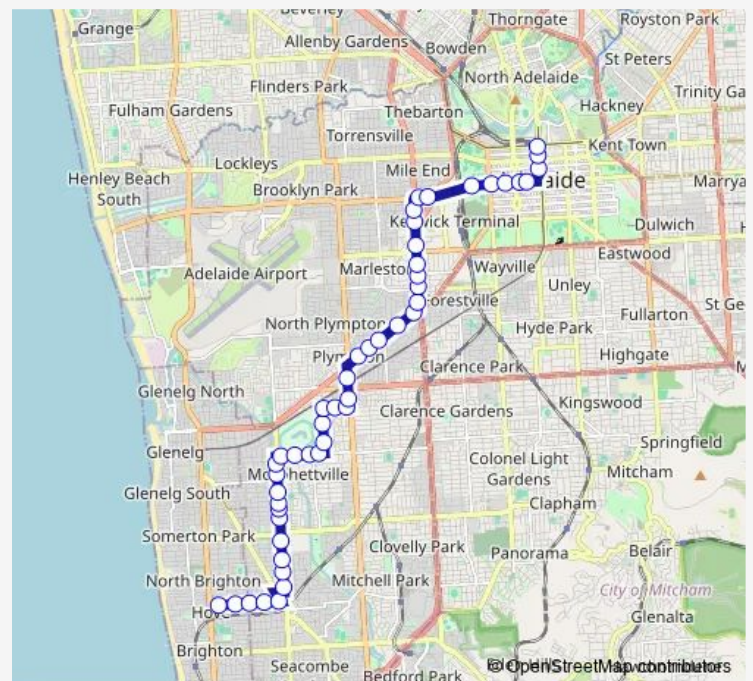

Stop 19 Bray St - North side

Stop 18A Bray St - North side

Stop 18 Bray St - North side

Stop 17 Ferry Ave - West side

Stop 16 Ferry Ave - West side

Route schedule

Stop 34 Dunrobin Rd - North side — Stop Y2 King William St - West side

Monday 06:35-10:00

Tuesday 06:35-10:00

Wednesday 06:35-10:00

Thursday 06:35-10:00

Friday 06:35-10:00

Saturday —

Sunday —

Route info

Direction: Stop 34 Dunrobin Rd - North side

Stops: 48

Trip Duration: 0 hour 51 min

245 — Hove to City

Stop 15 South Tce - North side

Stop 14 South Tce - North side

Stop 13A South Tce - North side

Stop 13 Marion Rd - West side

Stop 12 Marion Rd - West side

Stop 10 Anzac Hwy - North West side

Stop 9 Anzac Hwy - North West side

Stop 8 Anzac Hwy - North West side

Stop 7 Anzac Hwy - North West side

Stop 6 Anzac Hwy - North West side