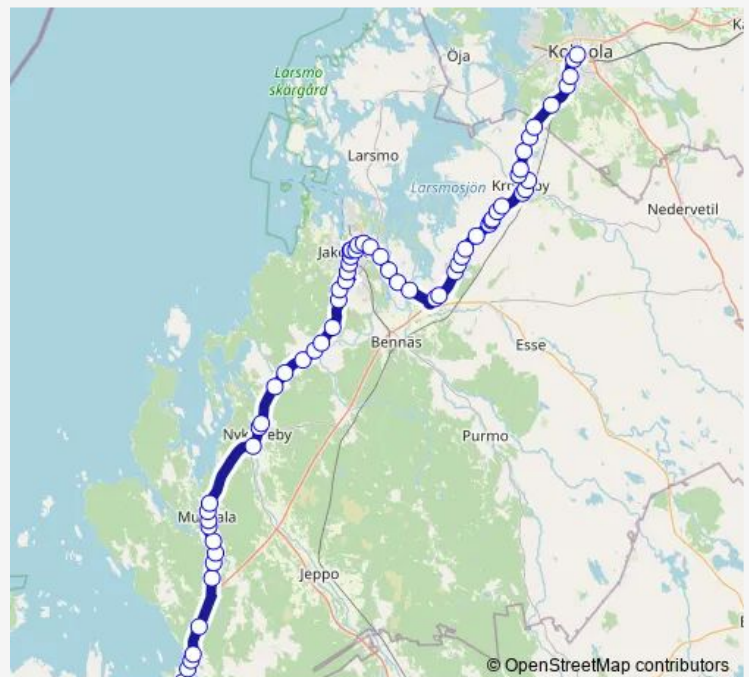

Thursday 06:45

Friday 06:45

Saturday —

Sunday —

Route info

Direction: Oravainen Mh

Stops: 64

Trip Duration: 2 hour 0 min