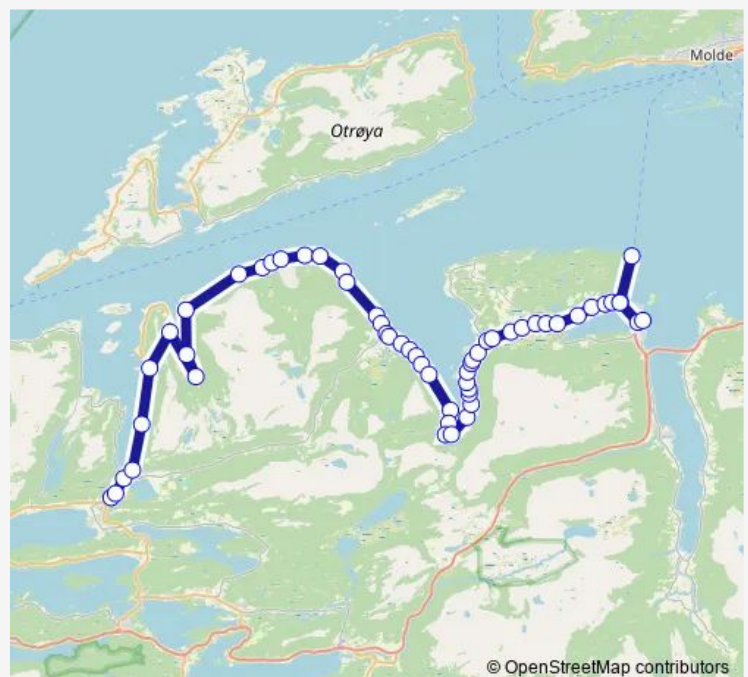

Regional Bus Service 245 Rekdal-Furneset-Vestnes

[Go to website](#)

Direction

Vatne ungdomsskule — Vestnes sentrum

56 stops

[Open route schedule](#)

Vatne ungdomsskule

Fastes veg

Vatne sjukeheim

Vatne

Hofset

Orvika

Langset

Vestrefjord

Vestrefjord skule

Eik

Ytre Rekdal

Hansgarden

Rekdal

Reset

Elvedalen

Dragneset

Løvikneset

Gjelstein

Hagaren

Iverbakken byggefelt

Fiksdal bussparkering

Route schedule

Vatne ungdomsskule — Vestnes sentrum

Monday 06:25-17:40

Tuesday 06:25-17:40

Wednesday 06:25-17:40

Thursday 06:25-17:40

Friday 06:25-17:40

Saturday —

Sunday —

Route info

Direction: Vatne ungdomsskule

Stops: 56

Trip Duration: 1 hour 13 min

■ 245 — Rekdal-Furneset-Vestnes

BusMaps