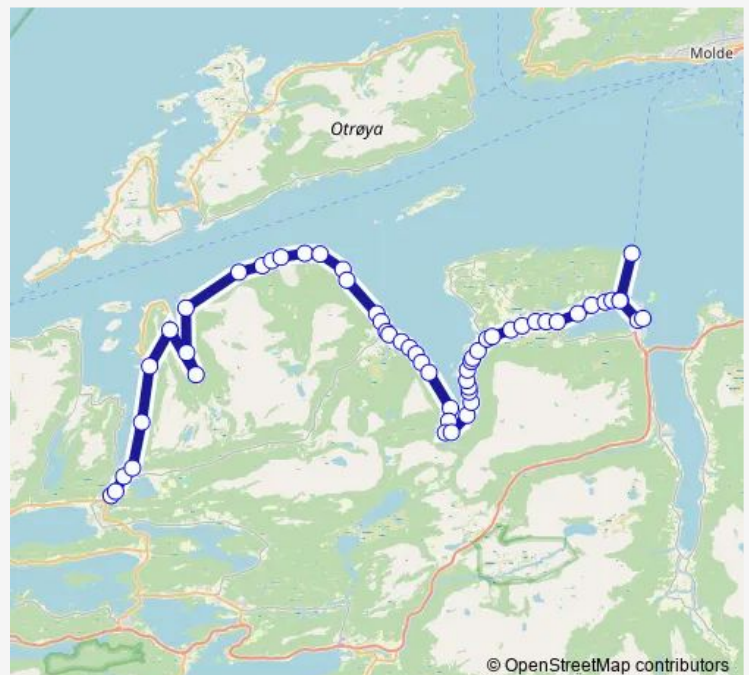

Regional Bus Service 245 Rekdal-Furneset-Vestnes

[Go to website](#)

Direction

Vatne ungdomsskule — Vestnes sentrum

56 stops

[Open route schedule](#)

Vatne ungdomsskule

Fastes veg

Vatne sjukeheim

Vatne

Hofset

Orvika

Langset

Vestrefjord

Vestrefjord skule

Eik

Ytre Rekdal

Hansgarden

Rekdal

Reset

Elvedalen

Dragneset

Løvikneset

Gjelstein

Hagaren

Iverbakken byggefelt

Fiksdal bussparkering

Route schedule

Vatne ungdomsskule — Vestnes sentrum

Monday 06:25-17:40

Tuesday 06:25-17:40

Wednesday 06:25-17:40

Thursday 06:25-17:40

Friday 06:25-17:40

Saturday —

Sunday —

Route info

Direction: Vatne ungdomsskule

Stops: 56

Trip Duration: 1 hour 13 min

© OpenStreetMap contributors

■ 245 — Rekdal-Furneset-Vestnes

BusMaps