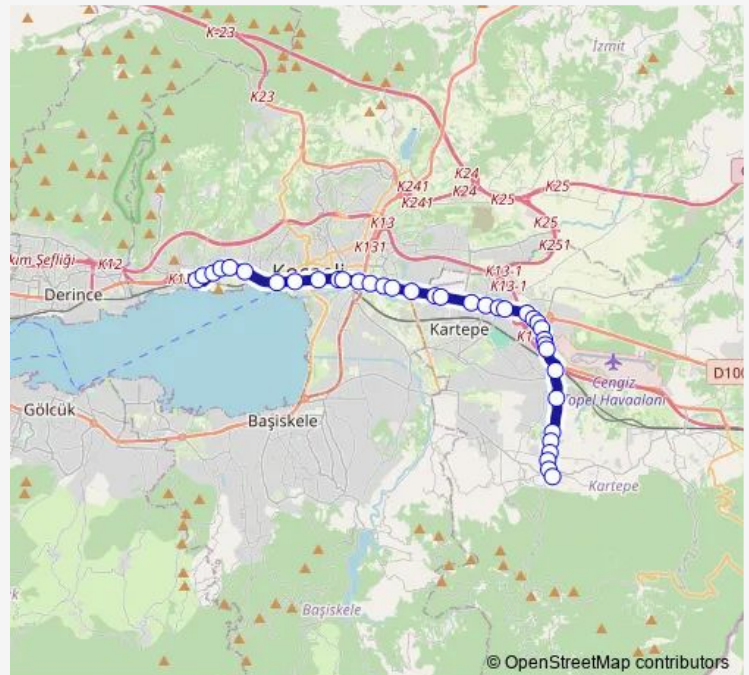

Thursday 07:10-17:45

Friday 07:10-17:45

Saturday 07:10-17:45

Sunday —

Route info

Direction: GARAJ DEPOLAMA ALANI 1

Stops: 37

Trip Duration: 0 hour 33 min