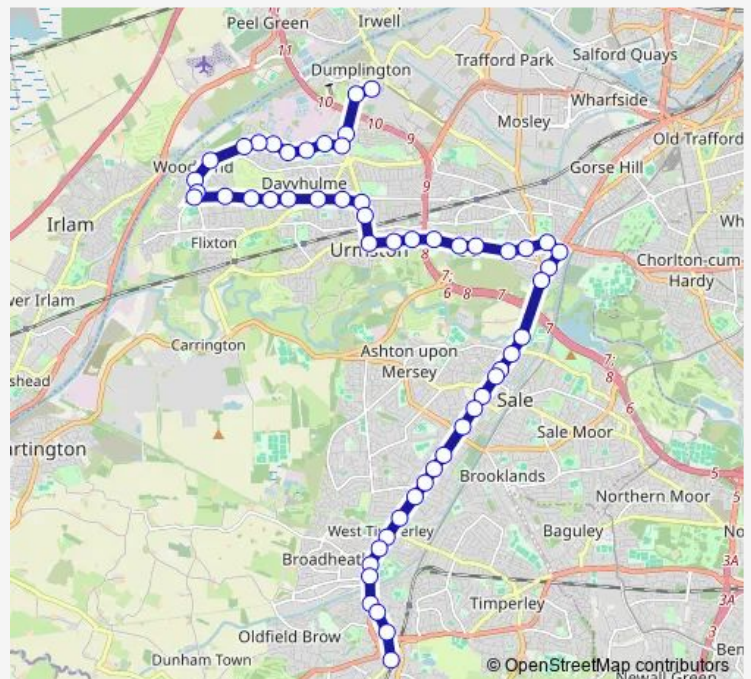

### Route schedule

The Trafford Centre Bus Station — Stretford Arndale

Monday 19:41-22:41

Tuesday 19:41-22:41

Wednesday 19:41-22:41

Thursday 19:41-22:41

Friday 19:41-22:41

Saturday 06:35-22:41

### Route info

Direction: The Trafford Centre Bus Station

Stops: 33

Trip Duration: 0 hour 23 min

■ 245 — Altrincham Interchange - The Trafford Centre Bus Station **BusMaps**

Urmston Library

Queens Road

Ciss Lane