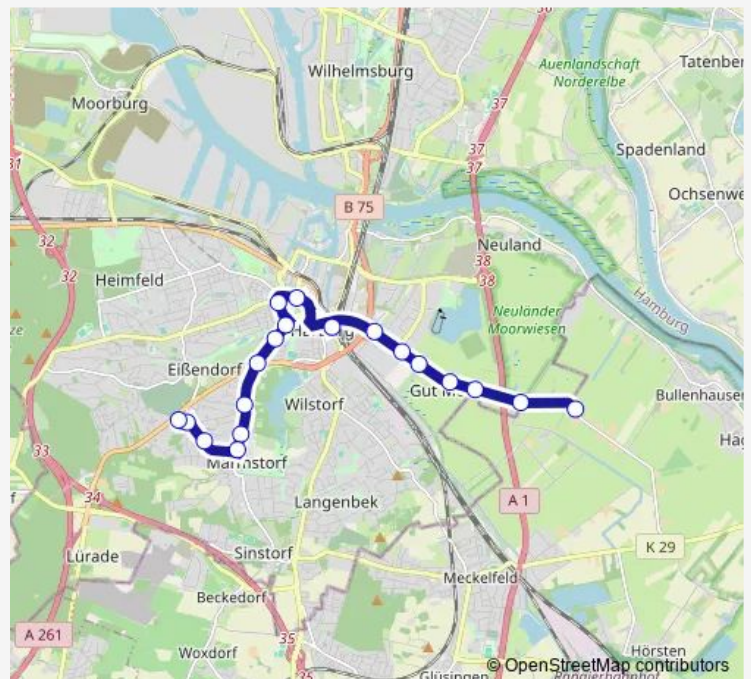

Nymphenweg

Rabenstein

Marmstorfer Weg (Nord)

Harmsstraße

Knoopstraße/Bremer Straße

Moorstraße

Bf. Harburg

### Route schedule

Beutnerring — Bf. Harburg

Monday 06:06-18:55

Tuesday 06:06-18:55

Wednesday 06:06-18:55

Thursday 06:06-18:55

Friday 06:06-18:55

Saturday 06:32-20:52

### Route info

Direction: Beutnerring

Stops: 11

Trip Duration: 0 hour 15 min

■ 245 — Marmstorf (Beutnerring) > Bf. Harburg > Groß Moor

## Route info

Direction: Beutnerring

Stops: 15

Trip Duration: 0 hour 22 min