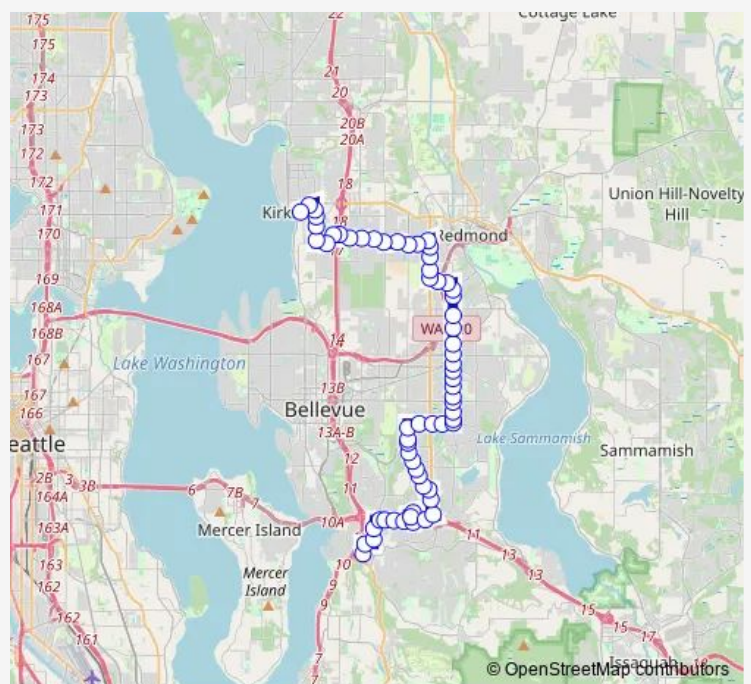

150th Ave SE & SE Eastgate Way

Landerholm Cir SE & 148th Ave Se

Kelsey Creek Rd & Tye River Rd

145th Pl SE & SE 22nd St

145th Pl SE & 144th Ave Se

145th Pl SE & SE 16th St

145th Pl SE & Lake Hills Blvd

145th Pl SE & SE 10th St

156th Ave NE & NE 4th St

156th Ave NE & NE 8th St

156th Ave NE & NE 10th St

Route schedule

Eastgate Park & Ride Acs & 140th Ave SE - Bay 2 —
Kirkland Transit Center - Bay 4

Monday 06:22-22:09

Tuesday 06:22-22:09

Wednesday —

Thursday 06:22-22:09

Friday 06:22-22:09

Saturday —

Sunday —

Route info

Direction: Eastgate Park & Ride Acs & 140th Ave SE - Bay 2

Stops: 54

Trip Duration: 0 hour 54 min

245

156th Ave NE & NE 13th St

156th Ave NE & NE 15th St

156th Ave NE & Northup Way

156th Ave NE & Northup Way

156th Ave NE & NE 24th St

156th Ave NE & NE 28th St