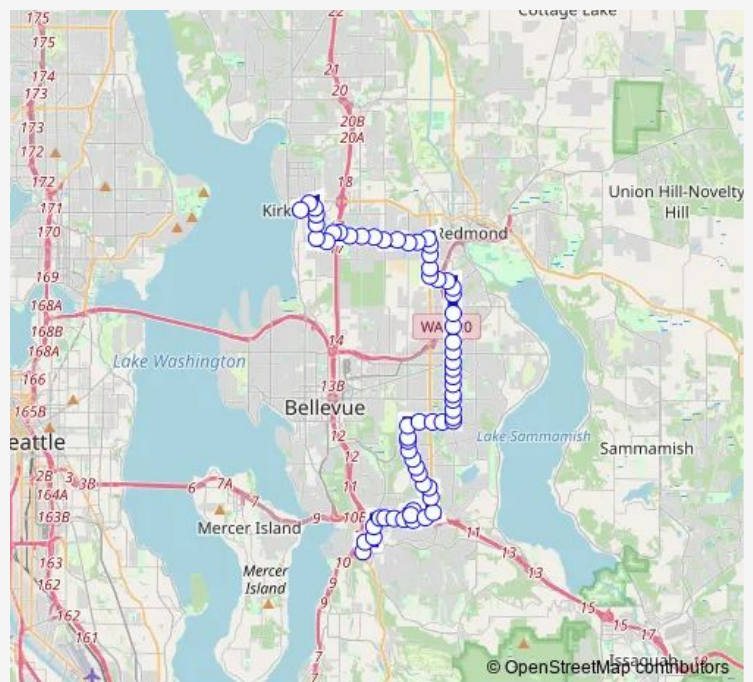

150th Ave SE & SE Eastgate Way

Landerholm Cir SE & 148th Ave Se

Kelsey Creek Rd & Tye River Rd

145th Pl SE & SE 22nd St

145th Pl SE & 144th Ave Se

145th Pl SE & SE 16th St

145th Pl SE & Lake Hills Blvd

145th Pl SE & SE 10th St

156th Ave NE & NE 4th St

156th Ave NE & NE 8th St

156th Ave NE & NE 10th St

Route schedule

Eastgate Park & Ride Acs & 140th Ave SE - Bay 2 —
Kirkland Transit Center - Bay 4

Monday 06:22-22:09

Tuesday 06:22-22:09

Wednesday —

Thursday 06:22-22:09

Friday 06:22-22:09

Saturday —

Sunday —

Route info

Direction: Eastgate Park & Ride Acs & 140th Ave SE - Bay 2

Stops: 54

Trip Duration: 0 hour 51 min

245

156th Ave NE & NE 13th St

156th Ave NE & NE 15th St

156th Ave NE & Northup Way

156th Ave NE & Northup Way

156th Ave NE & NE 24th St

156th Ave NE & NE 28th St