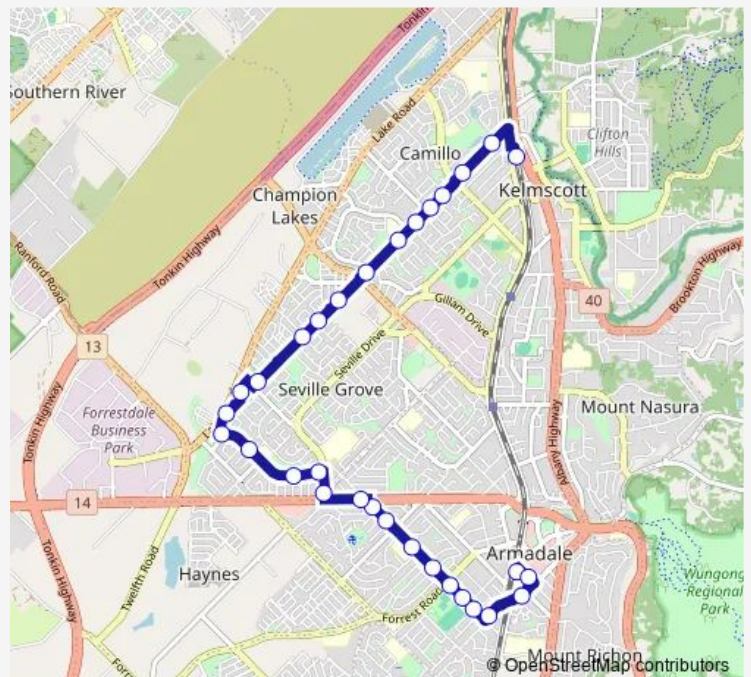

Hesketh Av After Teal Brook Cir

San Jacinta Rd After Sepal Cl

San Jacinta Rd After Hansen Rd

Strawberry Dr Before Silverhill Loop

Strawberry Dr After Imperial Ct

Strawberry Dr Before Fortunella Gr

Strawberry Dr After Minneola Rd

Seville Dr Before Armadale Rd

Armadale Rd After Seville Dr

Seventh Rd After Tarrawan Rd

Route schedule

Kelmscott Stn Stand 3 — Armadale Stn Stand 4

Monday	06:04-21:54
Tuesday	06:04-21:54
Wednesday	06:04-21:54
Thursday	06:04-21:54
Friday	06:04-21:54
Saturday	06:42-21:39
Sunday	08:06-18:00

Route info

Direction: Kelmscott Stn Stand 3

Stops: 31

Trip Duration: 0 hour 25 min

Seventh Rd After Cudal Pl

Seventh Rd Before Brookdale Dr

Seventh Rd After Devereux St

Seventh Rd After Forrest Rd

Wednesday 04:49-21:22

Thursday 04:49-21:22

Friday 04:49-21:22

Saturday 07:33-21:24

Sunday 07:43-18:37

Route info

Direction: Armadale Stn Stand 7

Stops: 31