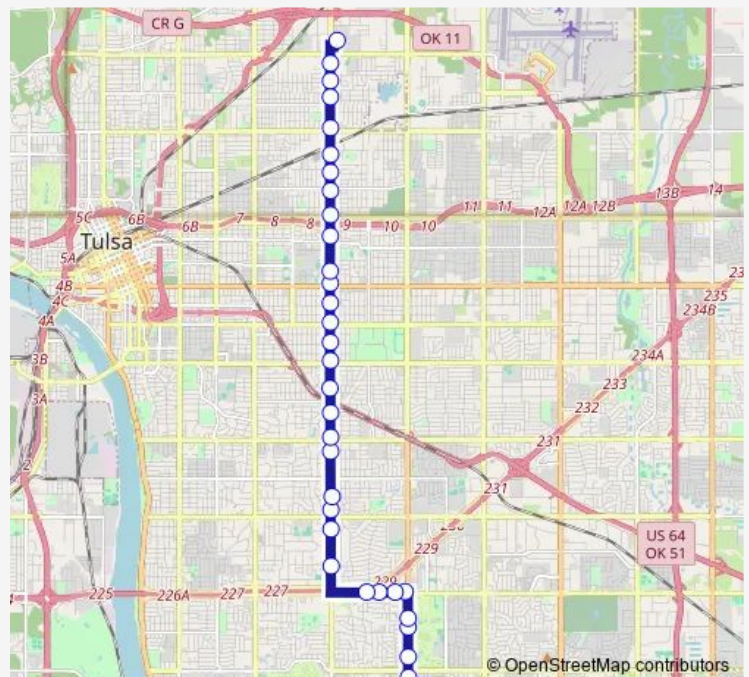

Route schedule

(6940) ST. Francis Hospital Er — (6887) TCC Northeast

Monday	19:55-22:55
Tuesday	19:55-22:55
Wednesday	19:55-22:55
Thursday	19:55-22:55
Friday	19:55-22:55
Saturday	19:55-22:55
Sunday	07:56-17:56

Route info

Direction: (6940) ST. Francis Hospital Er

Stops: 36

Trip Duration: 0 hour 44 min

440 NS — Harvard NL/Sun

(7788) Harvard Ave & 17th St Nb

(7789) Harvard Ave & 15th St Nb

(7790) Harvard Ave & 13th St Nb

(8939) Harvard AVE & E Pine ST Nb

(8940) Harvard AVE & E UTE Strret Nb

(8941) Harvard AVE & E Woodrow PL Nb

(8942) Harvard AVE & ST James WAY Nb

(6887) TCC Northeast

Direction

(6887) TCC Northeast — (6940) ST. Francis Hospital Er

Direction: (6887) TCC Northeast

Stops: 38

Trip Duration: 0 hour 44 min

(7749) Harvard Ave & 44th St Sb

(7750) Harvard Ave & 45th St Sb

(7751) Harvard Ave & 47th St Sb

(6950) 51st St & Harvard Ave Eb

(7752) 51st ST & Marion AVE Eb