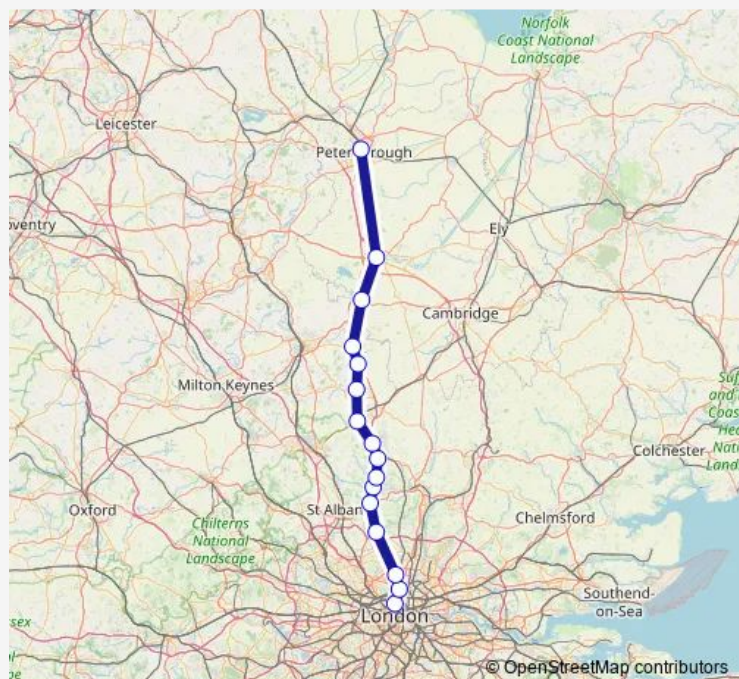

Thursday 01:22-01:37⁺¹

Friday 01:22-01:36⁺¹

Saturday 01:36

Sunday —

Route info

Direction: London Kings Cross

Stops: 13

Trip Duration: 1 hour 27 min

■ TL:Kgx->Pbo — TL train service from KGX to Pbo

Direction

London Kings Cross — Peterborough

19 stops

[Open route schedule](#)

London Kings Cross

Finsbury Park

Alexandra Palace

Sunday 24:32-01:32⁺¹

Route info

Direction: London Kings Cross

Stops: 19

Trip Duration: 1 hour 44 min

Direction

London Kings Cross — Peterborough

16 stops