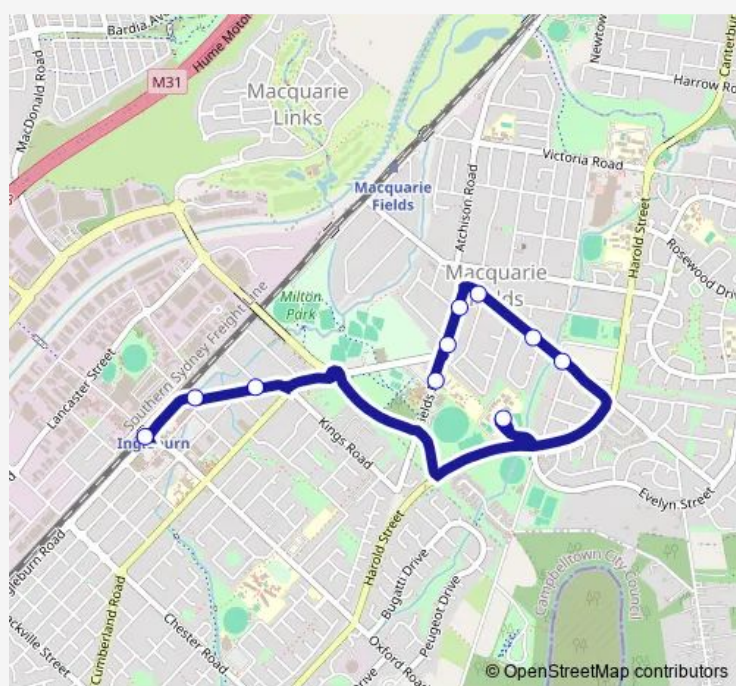

Fields Rd Opp Bingara Rd

Macquarie Fields Public School, Fields Rd

Route schedule

Ingleburn Station, Ingleburn Rd — Macquarie Fields Public School, Fields Rd

Monday 08:40

Tuesday 08:40

Wednesday 08:40

Thursday 08:40

Friday 08:40

Saturday —

Sunday —

Route info

Direction: Ingleburn Station, Ingleburn Rd

Stops: 10

Trip Duration: 0 hour 11 min

3008 — Ingleburn Station to Macquarie Fields Hs

3008 School Bus time schedules and route maps are available in an offline PDF at [busmaps.com](https://busmaps.com). Use the [busmaps.com](https://busmaps.com) website to see live bus times, train schedule or subway schedule, and step-by-step directions for all public transit in Liverpool