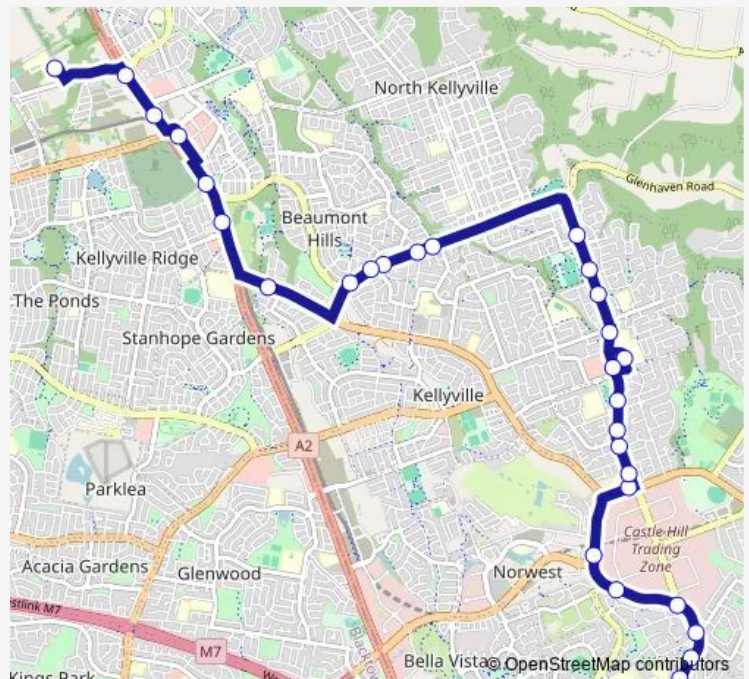

Green Rd Before President Rd

Green Rd Opp Kellyville Lions Park

34 Green Rd

Green Rd After Marella Av

Samantha Riley Dr At Redden Dr

Samantha Riley Dr Before Poole Rd

Samantha Riley Dr Before Redden Dr

**Route schedule**

Windsor Rd Opp The Hills Private Hospital — Rouse Hill Anglican College

Monday	07:55
Tuesday	07:55
Wednesday	07:55
Thursday	07:55
Friday	07:55
Saturday	—
Sunday	—

**Route info**

Direction: Windsor Rd Opp The Hills Private Hospital

Stops: 29

Trip Duration: 0 hour 45 min

3008 — Windsor Rd opp The Hills Private Hospital to Rouse Hill Anglican College

Samantha Riley Dr After Redden Dr

Samantha Riley Dr Before River Oak Cct

Windsor Rd Opp Millcroft Way

Merriville T-Way

Sanctuary T-Way

Rouse Hill Town Centre, Tempus St

Windsor Rd Opp Commercial Rd

Windsor Rd Before Rouse Rd

Rouse Hill Anglican College

3008 School Bus time schedules and route maps are available in an offline PDF at [busmaps.com](https://busmaps.com). Use the [busmaps.com](https://busmaps.com) website to see live bus times, train schedule or subway schedule, and step-by-step directions for all public transit in Parramatta