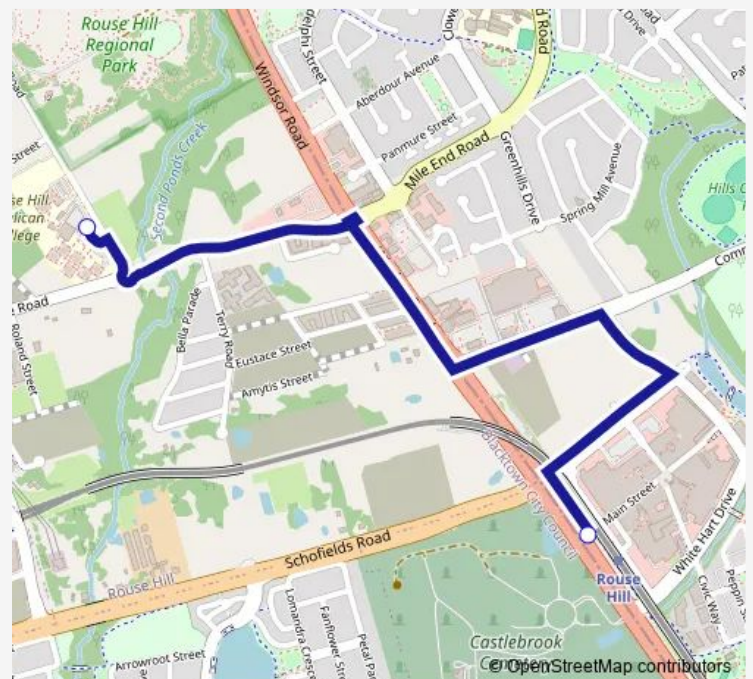

School Bus 3008 Rouse Hill Station to Rouse Hill Anglican College

[Go to website](#)

Direction

North West Twy Opp Rouse Hill Station — Rouse Hill Anglican College

2 stops

[Open route schedule](#)

North West Twy Opp Rouse Hill Station

Rouse Hill Anglican College

Route schedule

North West Twy Opp Rouse Hill Station — Rouse Hill Anglican College

Monday	08:25
Tuesday	08:25
Wednesday	08:25
Thursday	08:25
Friday	08:25
Saturday	—
Sunday	—

Route info

Direction: North West Twy Opp Rouse Hill Station

Stops: 2

Trip Duration: 0 hour 11 min

3008 School Bus time schedules and route maps are available in an offline PDF at busmaps.com. Use the busmaps.com website to see live bus times, train schedule or subway schedule, and step-by-step directions for all public transit in Parramatta