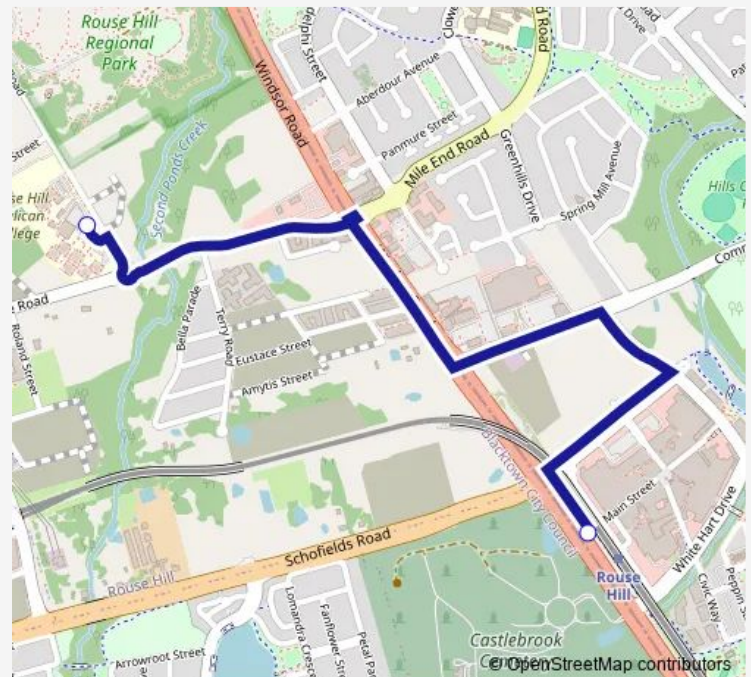

School Bus 3008 Rouse Hill Station to Rouse Hill Anglican College

[Go to website](#)

Direction

North West Twy Opp Rouse Hill Station — Rouse Hill Anglican College

2 stops

[Open route schedule](#)

North West Twy Opp Rouse Hill Station

Rouse Hill Anglican College

Route schedule

North West Twy Opp Rouse Hill Station — Rouse Hill Anglican College

Monday	08:25
Tuesday	08:25
Wednesday	08:25
Thursday	08:25
Friday	08:25
Saturday	—
Sunday	—

Route info

Direction: North West Twy Opp Rouse Hill Station

Stops: 2

Trip Duration: 0 hour 11 min

3008 School Bus time schedules and route maps are available in an offline PDF at busmaps.com. Use the busmaps.com website to see live bus times, train schedule or subway schedule, and step-by-step directions for all public transit in Parramatta