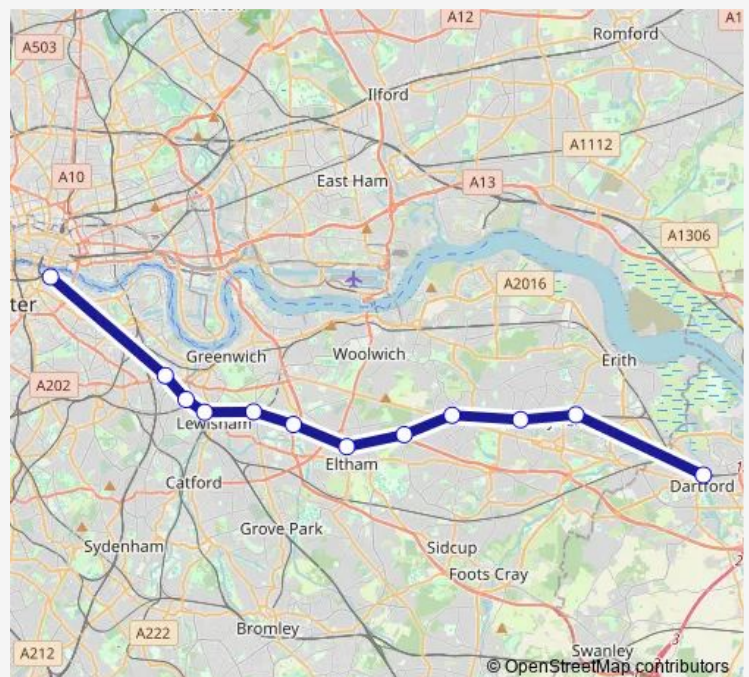

Route schedule

Dartford — London Bridge

Monday	—
Tuesday	—
Wednesday	—
Thursday	—
Friday	—
Saturday	—
Sunday	23:03

Route info

Direction: Dartford

Stops: 14

Trip Duration: 1 hour 27 min

■ Se:Dfd->Lbg — SE replacement bus service from DFD to Lbg

Direction

Dartford — London Bridge

11 stops

[Open route schedule](#)

Dartford

Crayford

Bexley

Albany Park

Dartford — London Bridge

Monday	—
Tuesday	—
Wednesday	—
Thursday	—
Friday	—
Saturday	—
Sunday	23:43

Route info

Direction: Dartford

Stops: 11

Trip Duration: 1 hour 26 min

Direction

Dartford — London Bridge

12 stops

[Open route schedule](#)

Dartford

Barnehurst

Bexleyheath

Welling

Falconwood

Eltham