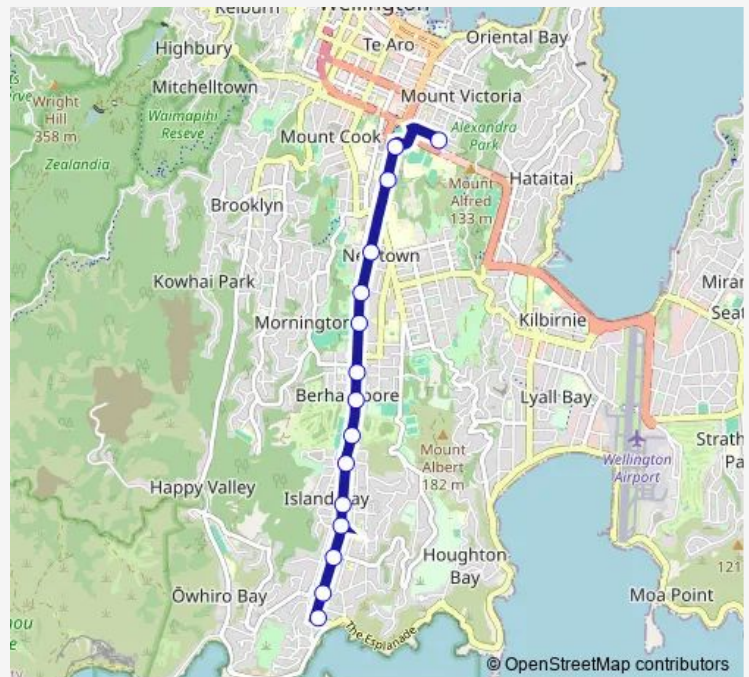

[Open route schedule](#)

Wellington East Girls' College - Ellice Street (school stop)

Adelaide Road at Basin Reserve (near 13)

Adelaide Road at Broomhedge Street

Adelaide Road at Hall Street (near 261)

Adelaide Road at Stoke Street

Adelaide Road opposite Mcalister Park

Adelaide Road (near 493)

Adelaide Road (near 543)

Adelaide Road at Wakefield Park (opposite)

The Parade (near 21)

The Parade (near 103)

Island Bay Shops - The Parade

The Parade (near 225)

The Parade at Humber Street (near 311)

Island Bay - Reef Street opposite Shorland Park

Route schedule

Wellington East Girls' College - Ellice Street (school stop)
— Island Bay - Reef Street opposite Shorland Park

Monday	15:35
Tuesday	15:35
Wednesday	15:35
Thursday	15:35
Friday	15:35
Saturday	—
Sunday	—

Route info

Direction: Wellington East Girls' College - Ellice Street (school stop)

Stops: 15

Trip Duration: 0 hour 16 min