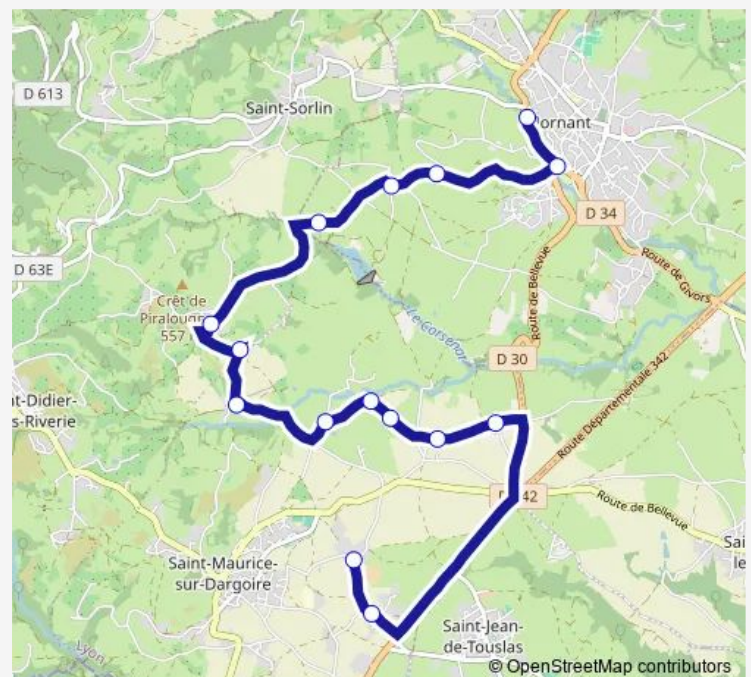

### Direction

Mornant - College Ronsard — Chabaniere - ST Maurice LA Revanche

15 stops

[Open route schedule](#)

Mornant - College Ronsard

Mornant - Camping

Mornant - LE Bois

Mornant - LA Plaine

Chabaniere - ST Maurice LES Combes

Chabaniere - ST Maurice LA Goyonniere

Chabaniere - ST Maurice LE Burel

Chabaniere - ST Maurice AUX Apprauds

Chabaniere - ST Maurice LA Revanche

### Route schedule

Mornant - College Ronsard — Chabaniere - ST Maurice LA Revanche

Monday	16:45-17:45
Tuesday	16:45-17:45
Wednesday	12:45
Thursday	16:45-17:45
Friday	16:45-17:45
Saturday	—
Sunday	—

### Route info

Direction: Mornant - College Ronsard

Stops: 15

Trip Duration: 0 hour 36 min