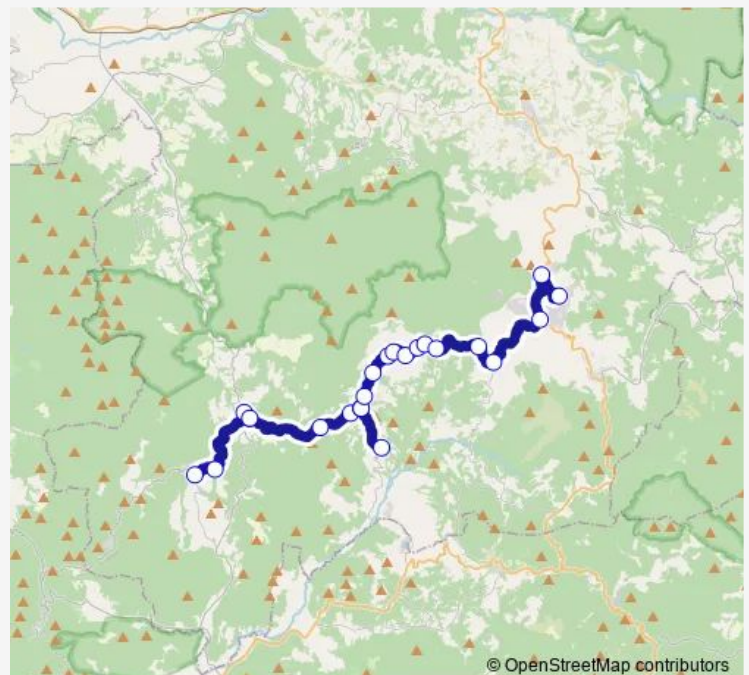

Thursday 14:39-15:24

Friday 14:39-15:24

Saturday 14:39-14:32

Sunday —

Route info

Direction: Monteverdi Marittimo

Stops: 22

Trip Duration: 0 hour 46 min

Sunday —

Route info

Direction: Monteverdi Marittimo

Stops: 23

Trip Duration: 0 hour 46 min

Direction

Larderello Circolo — Monteverdi Marittimo

21 stops