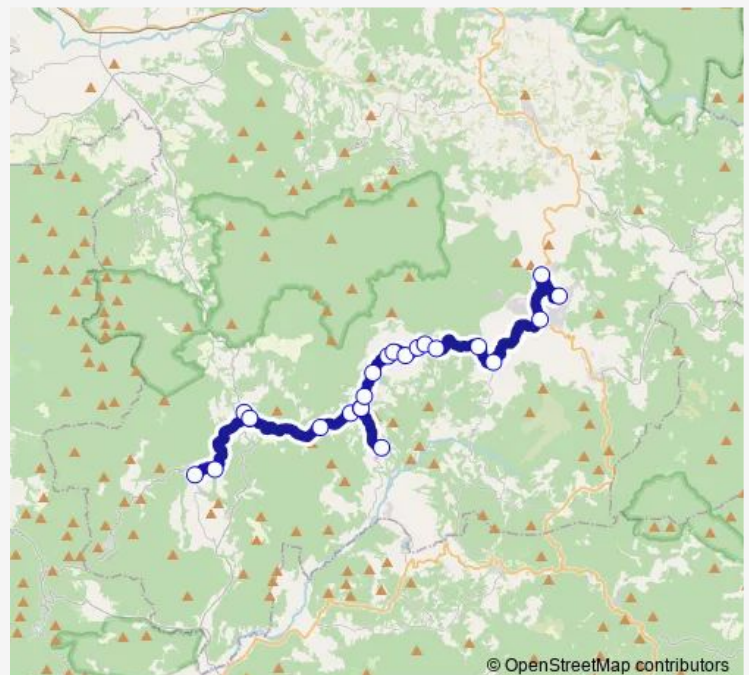

Thursday 14:39-15:24

Friday 14:39-15:24

Saturday 14:39-14:32

Sunday —

Route info

Direction: Monteverdi Marittimo

Stops: 22

Trip Duration: 0 hour 46 min

Saturday 06:54

Sunday —

Route info

Direction: Monteverdi Marittimo

Stops: 23

Trip Duration: 0 hour 46 min

Direction

Larderello Circolo — Monteverdi Marittimo