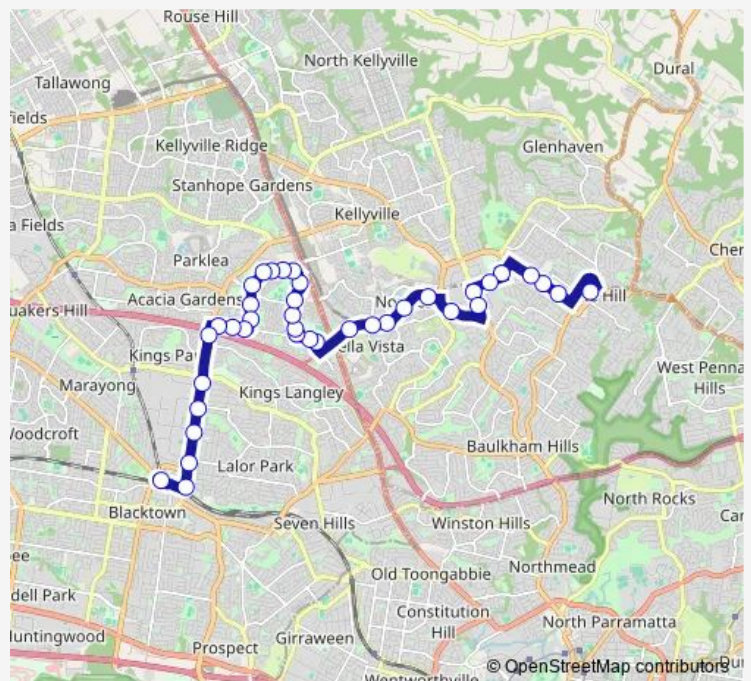

Greenhill Dr At Sardinia Av

Meurants Lane Opp Angara Cct

Glenwood Park Dr After Meurants Lane

Glenwood Park Dr Opp Silkyoak Cl

Glenwood Park Dr At Peak St

Glenwood Park Dr After Forman Av

Glenwood Park Dr At Wheedon St

**Route schedule**

Castle Hill Station, Old Castle Hill Rd, Stand E — Blacktown Station, Stand M

Monday 04:56-23:37

Tuesday 04:56-23:37

Wednesday 04:56-23:37

Thursday 04:56-23:37

Friday 04:56-23:37

Saturday 07:18-23:53

Sunday 08:16-20:53

**Route info**

Direction: Castle Hill Station, Old Castle Hill Rd, Stand E

Stops: 38

Trip Duration: 0 hour 44 min

730 — Blacktown to Castle Hill via Glenwood and Norwest

Glenwood Park Dr After Alwyn Cres

## Route info

Direction: Blacktown Station, Stand M

Stops: 41

Trip Duration: 0 hour 41 min

Greenhill Dr Opp Sardinia Av

Norwest Bvd After Lexington Dr

Norwest Bvd After Edgewater Dr

Norwest Bvd Before Solent Cct