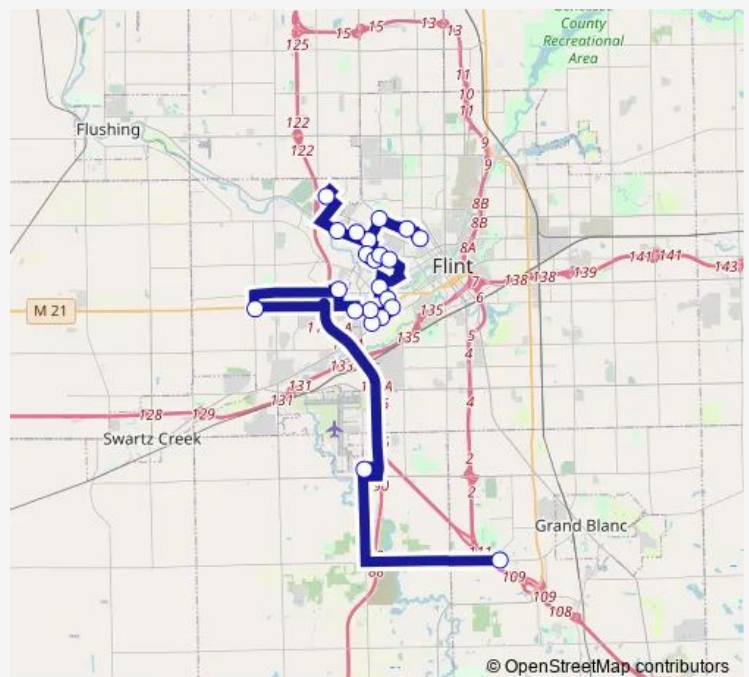

Farnum Ave & Gibson St

Cumings Ave & Brabyn St

Brandon St & Clara Ave

Knapp Ave & Brandon St

Brown St & Knapp Ave

Brown St & Walton Ave

Ryan St & Ridgecliffe Dr

Kroger on Corunna

### Route schedule

W 10th Ave & N Grand Traverse — Woodland Park Academy

Monday 05:51

Tuesday 05:51

Wednesday 07:16

Thursday 05:51

Friday 05:51

Saturday —

### Route info

Direction: W 10th Ave & N Grand Traverse

Stops: 22

Trip Duration: 1 hour 49 min

730

## Direction

Woodland Park Academy — W 10th Ave & N Grand Traverse

22 stops

[Open route schedule](#)

Woodland Park Academy

Meijer Hill Rd

Kroger on Corunna

Ryan St & Ridgecliffe Dr