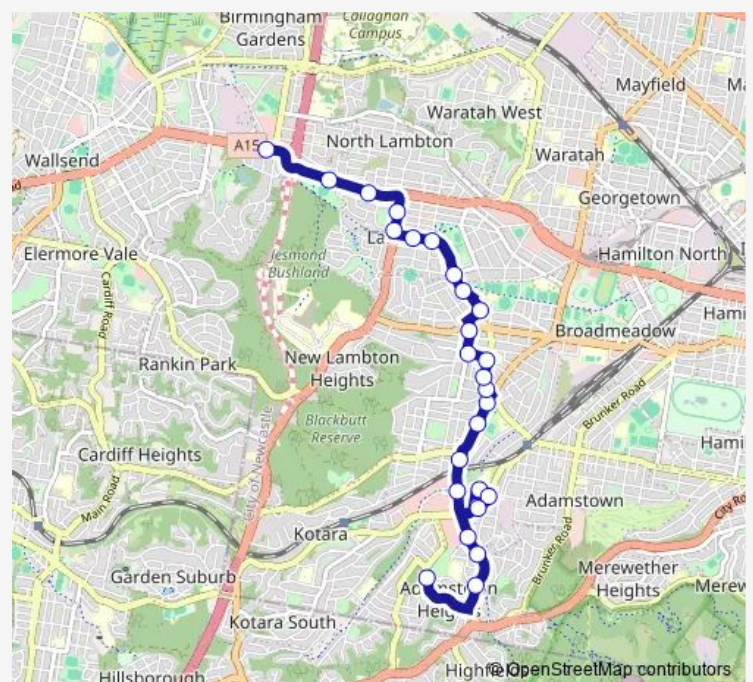

Wednesday 15:36

Thursday 15:36

Friday 15:36

Saturday —

Sunday —

Route info

Direction: Lexington Pde Opp Kotara High School

Stops: 27

Trip Duration: 0 hour 30 min

730 — Kotara High School to Jesmond

Howe St At Grainger St

Croudace St At Armstrong St

Lambton Public School, Croudace St

Newcastle Rd At Albert St

Newcastle Rd Opp Steel St

Newcastle Rd At Chalmers Rd

Direction

Newcastle Rd Before Blue Gum Rd — Lexington Pde Opp Kotara High School

29 stops

[Open route schedule](#)

Newcastle Rd Before Blue Gum Rd

Newcastle Rd At Steel St

Newcastle Rd At Arthur St

Newcastle Rd At Albert St

Tuesday 07:57

Wednesday 07:57

Thursday 07:57

Friday 07:57

Saturday —

Sunday —

Route info

Direction: Newcastle Rd Before Blue Gum Rd