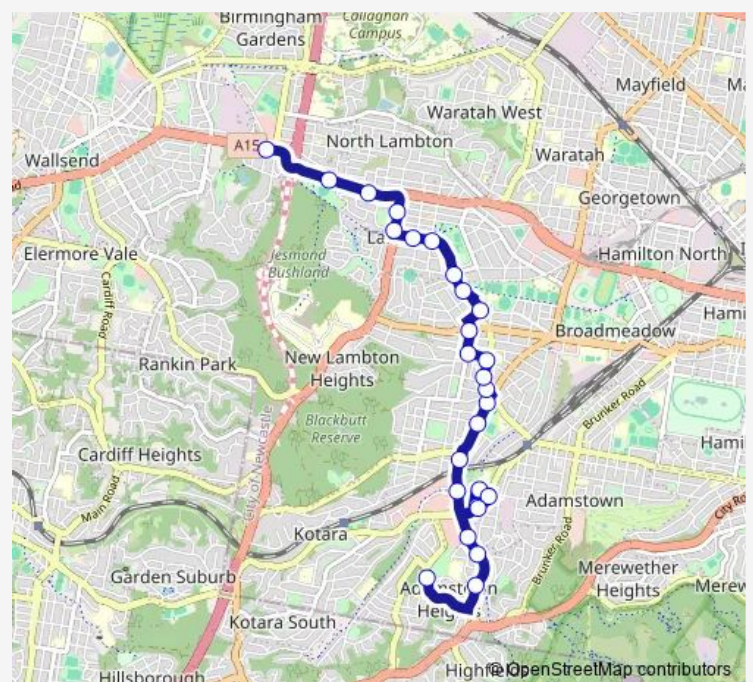

Wednesday 15:36

Thursday 15:36

Friday 15:36

Saturday —

Sunday —

Route info

Direction: Lexington Pde Opp Kotara High School

Stops: 27

Trip Duration: 0 hour 30 min

730 — Kotara High School to Jesmond

Howe St At Grainger St

Croudace St At Armstrong St

Lambton Public School, Croudace St

Newcastle Rd At Albert St

Newcastle Rd Opp Steel St

Newcastle Rd At Chalmers Rd

Direction

Newcastle Rd Before Blue Gum Rd — Lexington Pde Opp Kotara High School

29 stops

[Open route schedule](#)

Newcastle Rd Before Blue Gum Rd

Newcastle Rd At Steel St

Newcastle Rd At Arthur St

Newcastle Rd At Albert St

Tuesday 07:57

Wednesday 07:57

Thursday 07:57

Friday 07:57

Saturday —

Sunday —

Route info

Direction: Newcastle Rd Before Blue Gum Rd