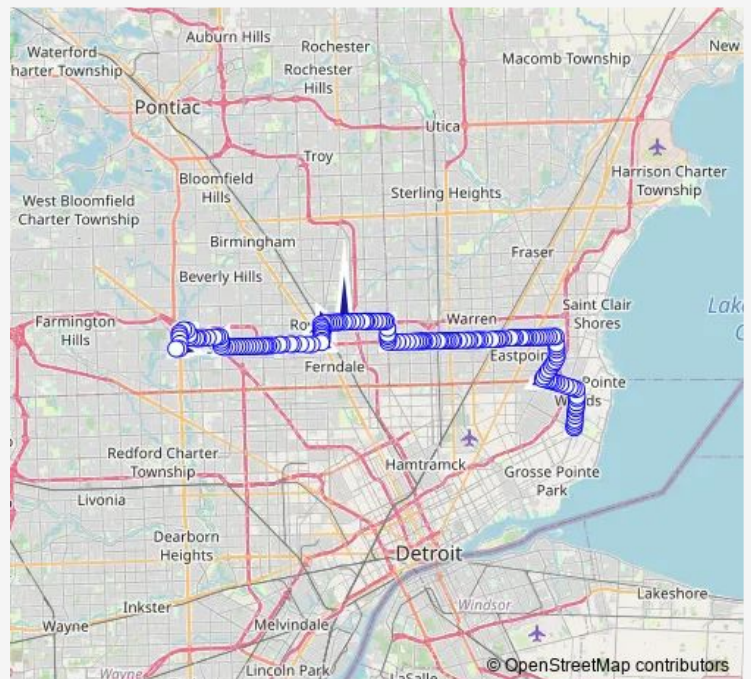

11 Mile RD + Nanton

Dequindre + 11 Mile Rd

**Route schedule**

Royal OAK Transit Center N — Mack + Moross Sw

Monday 05:15-07:15

Tuesday 05:15-07:15

Wednesday 05:15-07:15

Thursday 05:15-07:15

Friday 05:15-07:15

Saturday 06:45

Sunday —

**Route info**

Direction: Royal OAK Transit Center N

Stops: 105

Trip Duration: 0 hour 57 min

730 — TEN Mile Crosstown

Dequindre + Greig

Dequindre + Knights Inn

Dequindre + Tobsal Ct

Dequindre + Concept Dr

Dequindre + Riggs

10 Mile RD + Dequindre

10 Mile RD + Westbrook

10 Mile RD @ Xguenther

10 Mile RD + Warner

10 Mile RD + Thomas

10 Mile RD + Romano

10 Mile RD + Ryan

10 Mile RD + Eureka

10 Mile RD + Loretta

10 Mile RD + Audrey

10 Mile RD + Curie