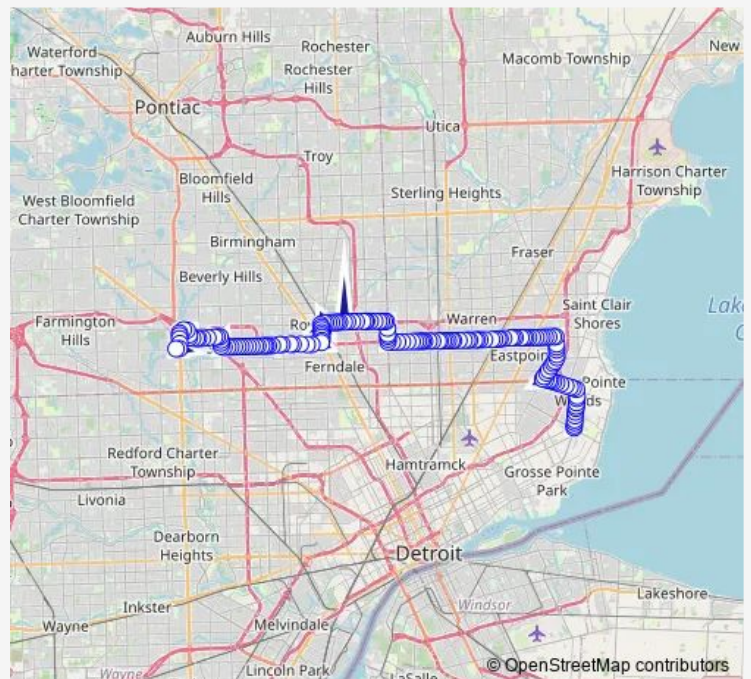

11 Mile RD + Nanton

Dequindre + 11 Mile Rd

**Route schedule**

Royal OAK Transit Center N — Mack + Moross Sw

Monday 05:15-07:15

Tuesday 05:15-07:15

Wednesday 05:15-07:15

Thursday 05:15-07:15

Friday 05:15-07:15

Saturday 06:45

Sunday —

**Route info**

Direction: Royal OAK Transit Center N

Stops: 105

Trip Duration: 0 hour 57 min

730 — TEN Mile Crosstown

Dequindre + Greig

Dequindre + Knights Inn

Dequindre + Tobsal Ct

Dequindre + Concept Dr

Dequindre + Riggs

10 Mile RD + Dequindre

10 Mile RD + Westbrook

10 Mile RD @ Xguenther

10 Mile RD + Warner

10 Mile RD + Thomas

10 Mile RD + Romano

10 Mile RD + Ryan

10 Mile RD + Eureka

10 Mile RD + Loretta

10 Mile RD + Audrey

10 Mile RD + Curie