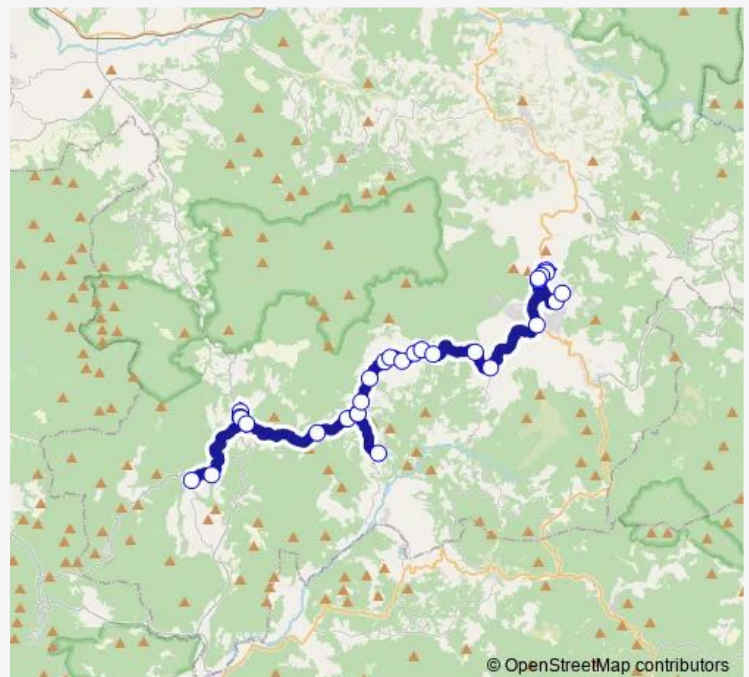

Thursday 06:56-15:20

Friday 06:56-15:20

Saturday 06:56-14:32

Sunday —

Route info

Direction: Monteverdi Marittimo

Stops: 31

Trip Duration: 0 hour 53 min

Thursday 06:15

Friday 06:15

Saturday 06:15

Sunday —

Route info

Direction: Lustignano (Tennis)

Stops: 29

Trip Duration: 0 hour 45 min