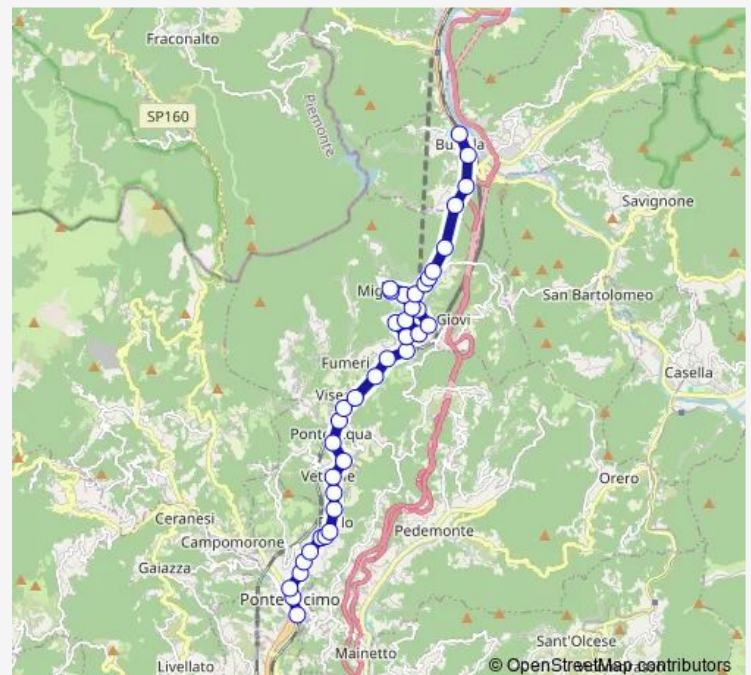

### Route schedule

P.zza Borzino F. Staz. Fs — Ronco Scrivia

Monday 05:40-18:40

Tuesday 05:40-18:40

Wednesday 05:40-18:40

Thursday 05:40-18:40

Friday 05:40-18:40

Saturday 05:40-18:40

### Route info

Direction: P.zza Borzino F. Staz. Fs

Stops: 15

Trip Duration: 0 hour 15 min

730