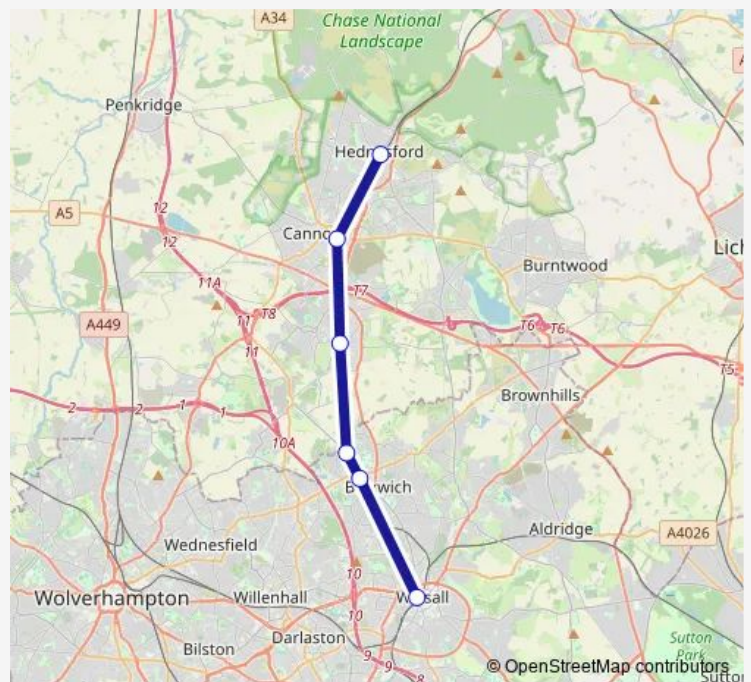

## Rail Replacement Bus Service Lm:Wsl->Hnf LM replacement bus service from WSL to Hnf

[Go to website](#)

### Direction

Walsall — Hednesford

6 stops

[Open route schedule](#)

- Walsall
- Bloxwich
- Bloxwich North
- Landywood
- Cannock
- Hednesford

### Route schedule

Walsall — Hednesford

Monday	23:57
Tuesday	23:57
Wednesday	23:57
Thursday	23:57
Friday	—
Saturday	—
Sunday	—

### Route info

Direction: Walsall

Stops: 6

Trip Duration: 0 hour 42 min

■ Lm:Wsl->Hnf — LM replacement bus service from WSL to Hnf **BusMaps**

Lm:Wsl->Hnf Rail Replacement Bus Service time schedules and route maps are available in an offline PDF at [busmaps.com](https://busmaps.com). Use the [busmaps.com](https://busmaps.com) website to see live bus times, train schedule or subway schedule, and step-by-step directions for all public transit in Walsall