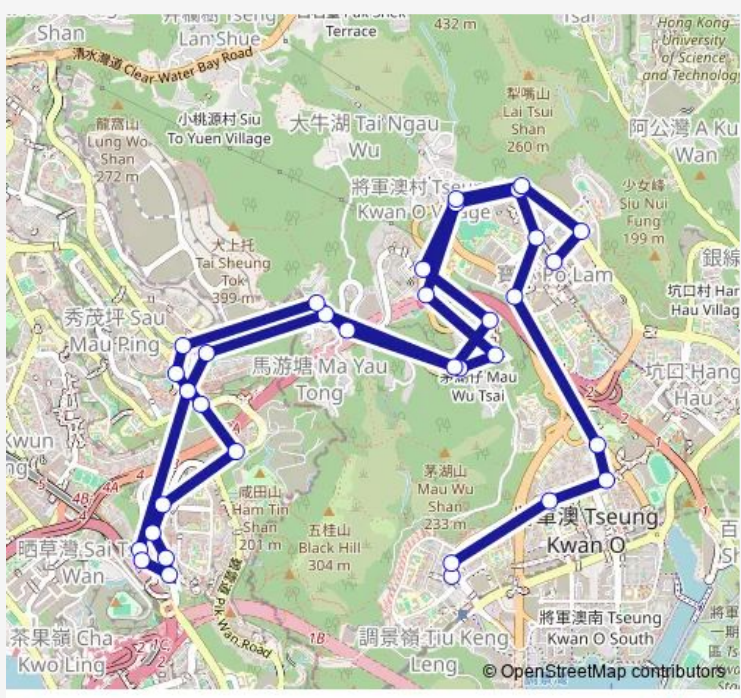

Route schedule

[Kmb] Choi Ming BUS Terminus — [Kmb] Metro City Phase II

Monday	06:50-07:05
Tuesday	06:50-07:05
Wednesday	06:50-07:05
Thursday	06:50-07:05
Friday	06:50-07:05
Saturday	—
Sunday	—

Route info

Direction: [Kmb] Choi Ming BUS Terminus

Stops: 34

Trip Duration: 1 hour 4 min

■ 93M — Tseung Kwan O (Choi Ming) - PO Lam **BusMaps**

[Ctb] MA YAU Tong Village, PO LAM Road[[Kmb+Ctb] MA YAU Tong Village/
Ma YAU Tong Village, PO LAM Road[[Kmb] MA YAU Tong Village