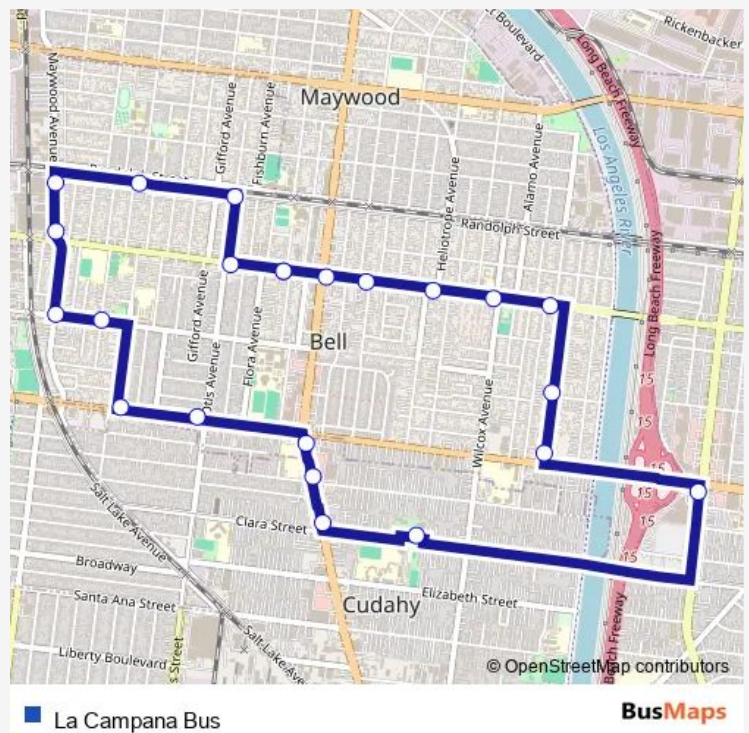

Clara Street (Clara Park)

Atlantic Avenue and Clara Street

Atlantic Avenue and Live Oak Street

Atlantic Avenue and Florence Avenue

Florence Avenue and Otis Avenue

Florence Avenue and Bear Avenue

Bell Avenue and Orchard Avenue

Bell Avenue and California Avenue

Maywood Avenue and Gage Avenue

Maywood Avenue and Randolph Place

Randolph Street and Carmelita Avenue

Randolph Street and Otis Avenue

Route schedule

Gage Avenue and Pine Avenue (Civic Center) — Gage Avenue and Pine Avenue (Civic Center)

Monday	07:00-18:20
Tuesday	07:00-18:20
Wednesday	07:00-18:20
Thursday	07:00-18:20
Friday	07:00-18:20
Saturday	11:00-16:20
Sunday	—

Route info

Direction: Gage Avenue and Pine Avenue (Civic Center)

Stops: 23

Trip Duration: 0 hour 32 min

Gage Avenue and Otis Avenue

Gage Avenue and Pine Avenue (Civic Center)

Bus time schedules and route maps are available in an offline PDF at busmaps.com. Use the busmaps.com website to see live bus times, train schedule or subway schedule, and step-by-step directions for all public transit in Los Angeles