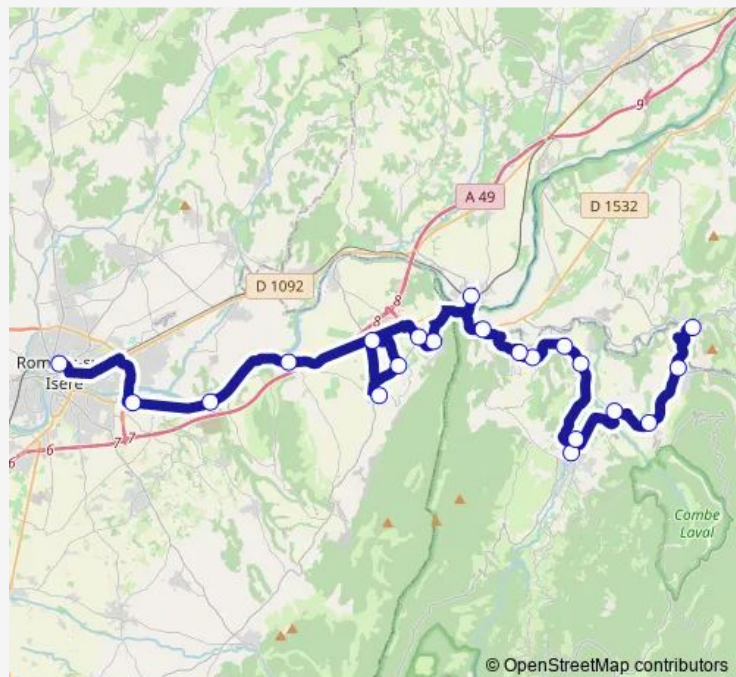

Barrage

LE Martinet

L'Ecanciere

Village

Village

Gare Sncf

Village

Village

LES Hauvets

Maleval

Village

PL A.Chaloin

Village

Village

Village

Route schedule

Gare Multi Modale — Village

Monday	12:10
Tuesday	12:10
Wednesday	12:10
Thursday	12:10
Friday	12:10
Saturday	12:10
Sunday	—

Route info

Direction: Gare Multi Modale

Stops: 19

Trip Duration: 1 hour 5 min

© OpenStreetMap contributors

Direction

Gare Routiere — CGE Sport Nature

5 stops

[Open route schedule](#)

Gare Routiere

TGV R-Alpes Sud

Pizancon

Barrage